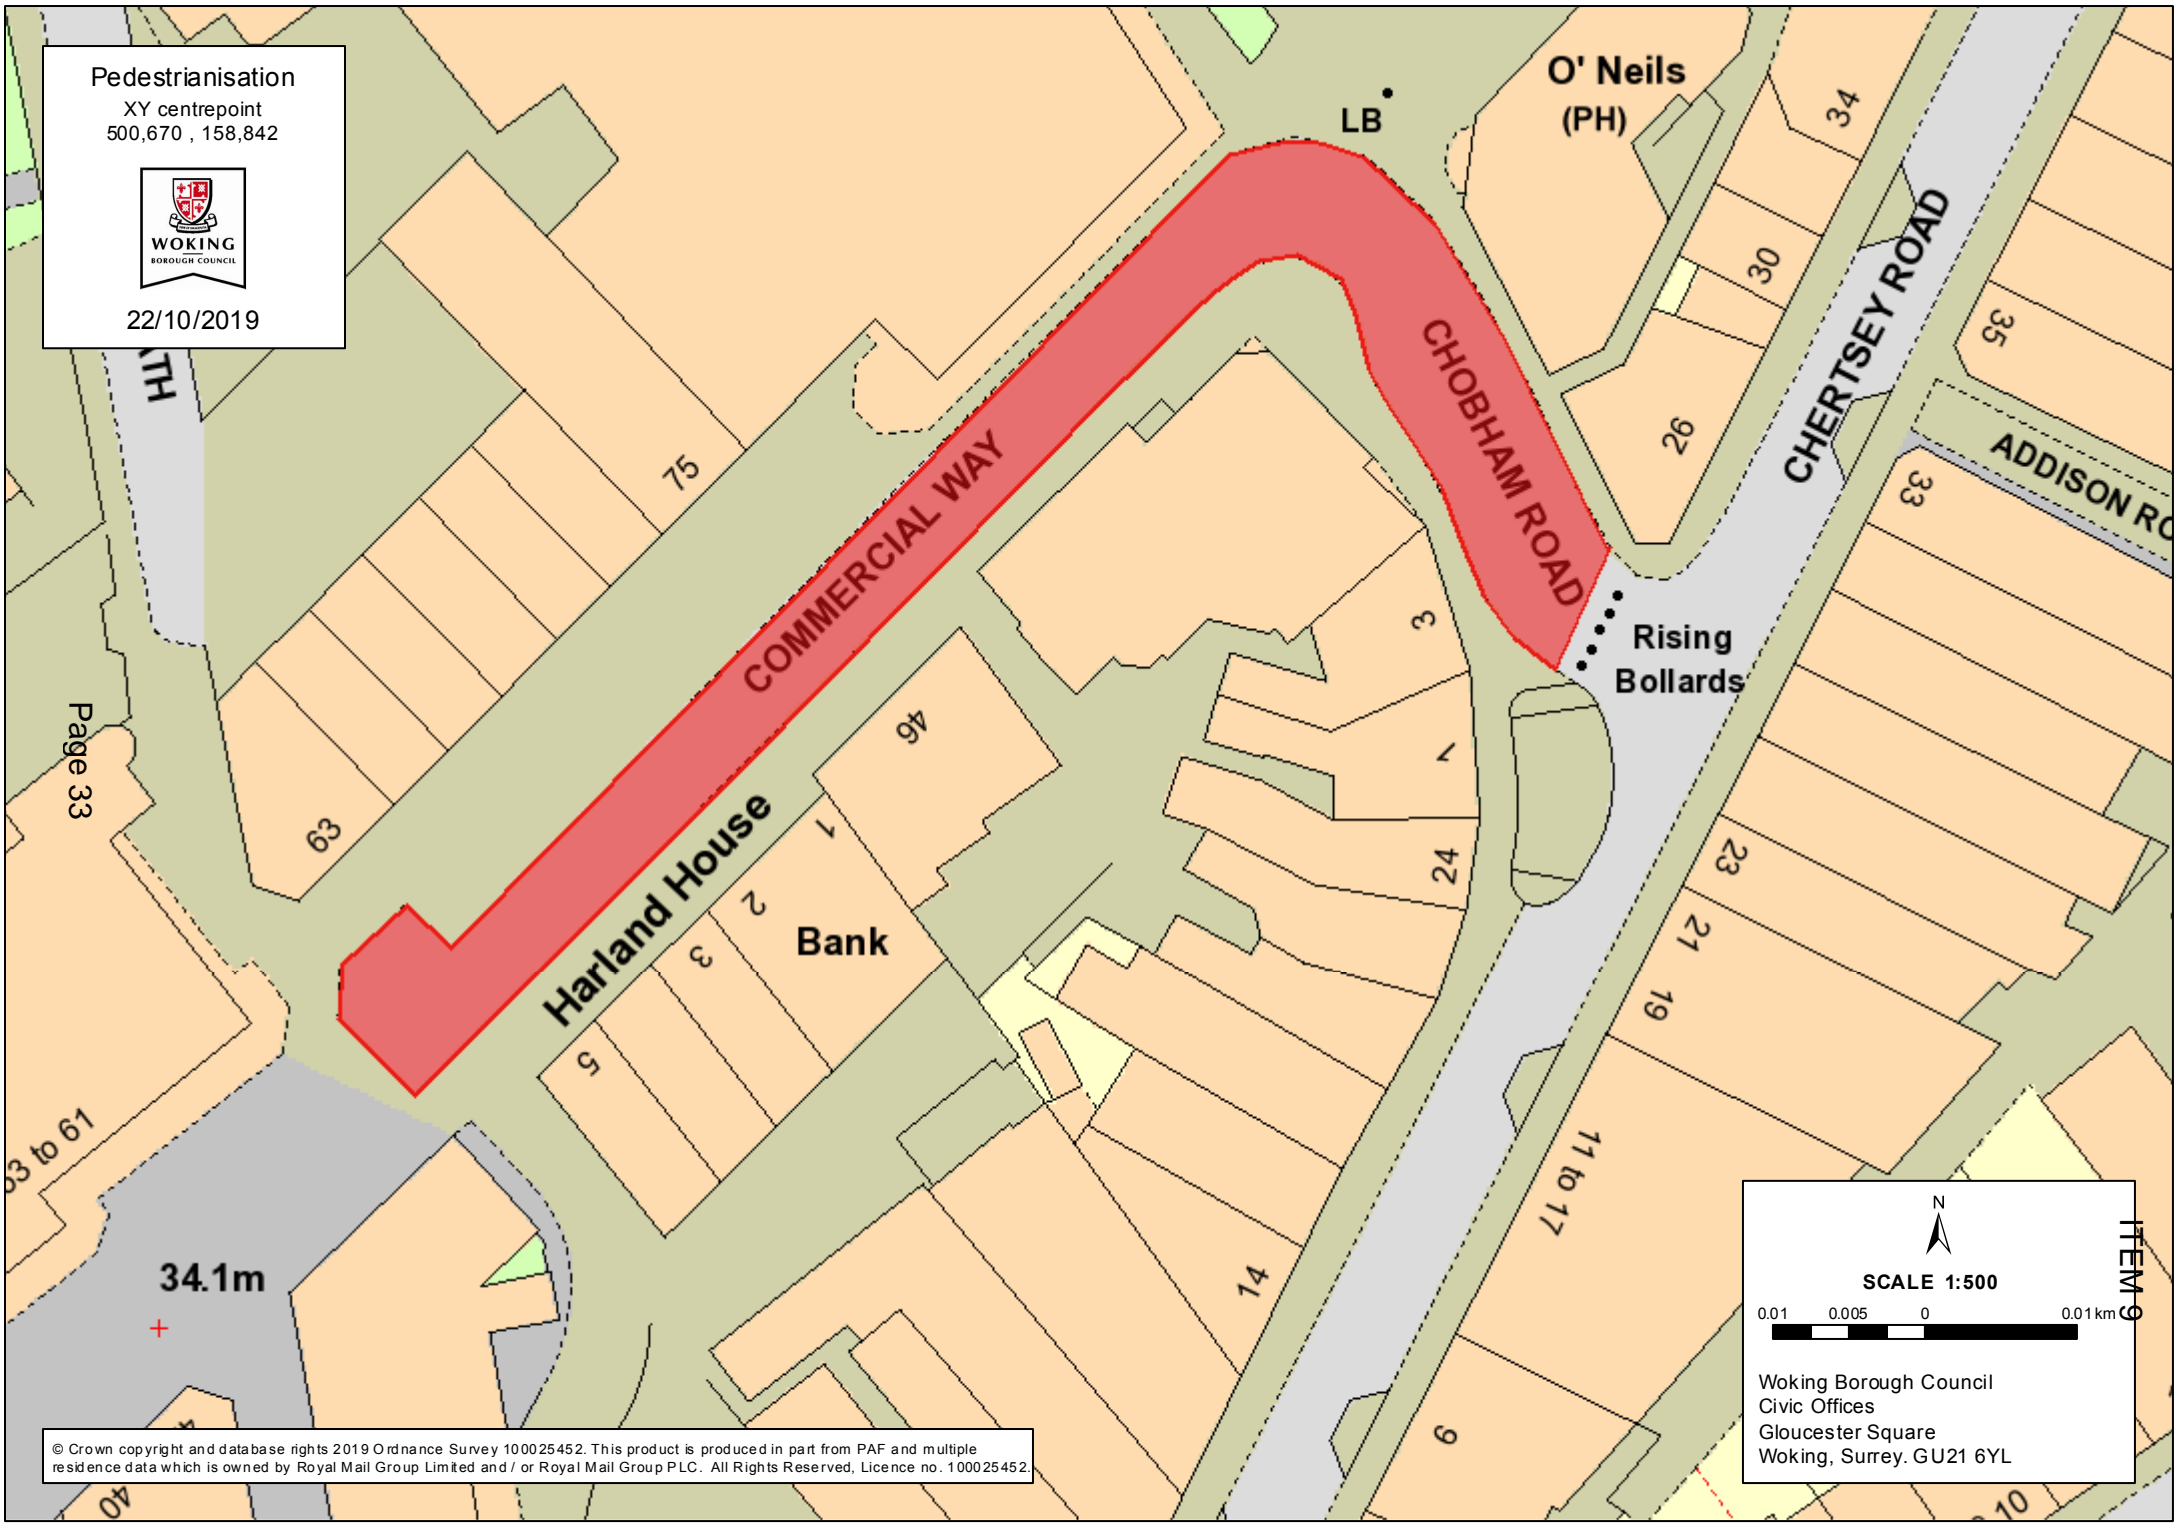

**Pedestrianisation**

XY centrepoint  
500,670 , 158,842

22/10/2019

N

SCALE 1:500

0.01 0.005 0 0.01 km

Woking Borough Council  
Civic Offices  
Gloucester Square  
Woking, Surrey, GU21 6YL

© Crown copyright and database rights 2019 Ordnance Survey 100025452. This product is produced in part from PAF and multiple residence data which is owned by Royal Mail Group Limited and / or Royal Mail Group PLC. All Rights Reserved, Licence no. 100025452.