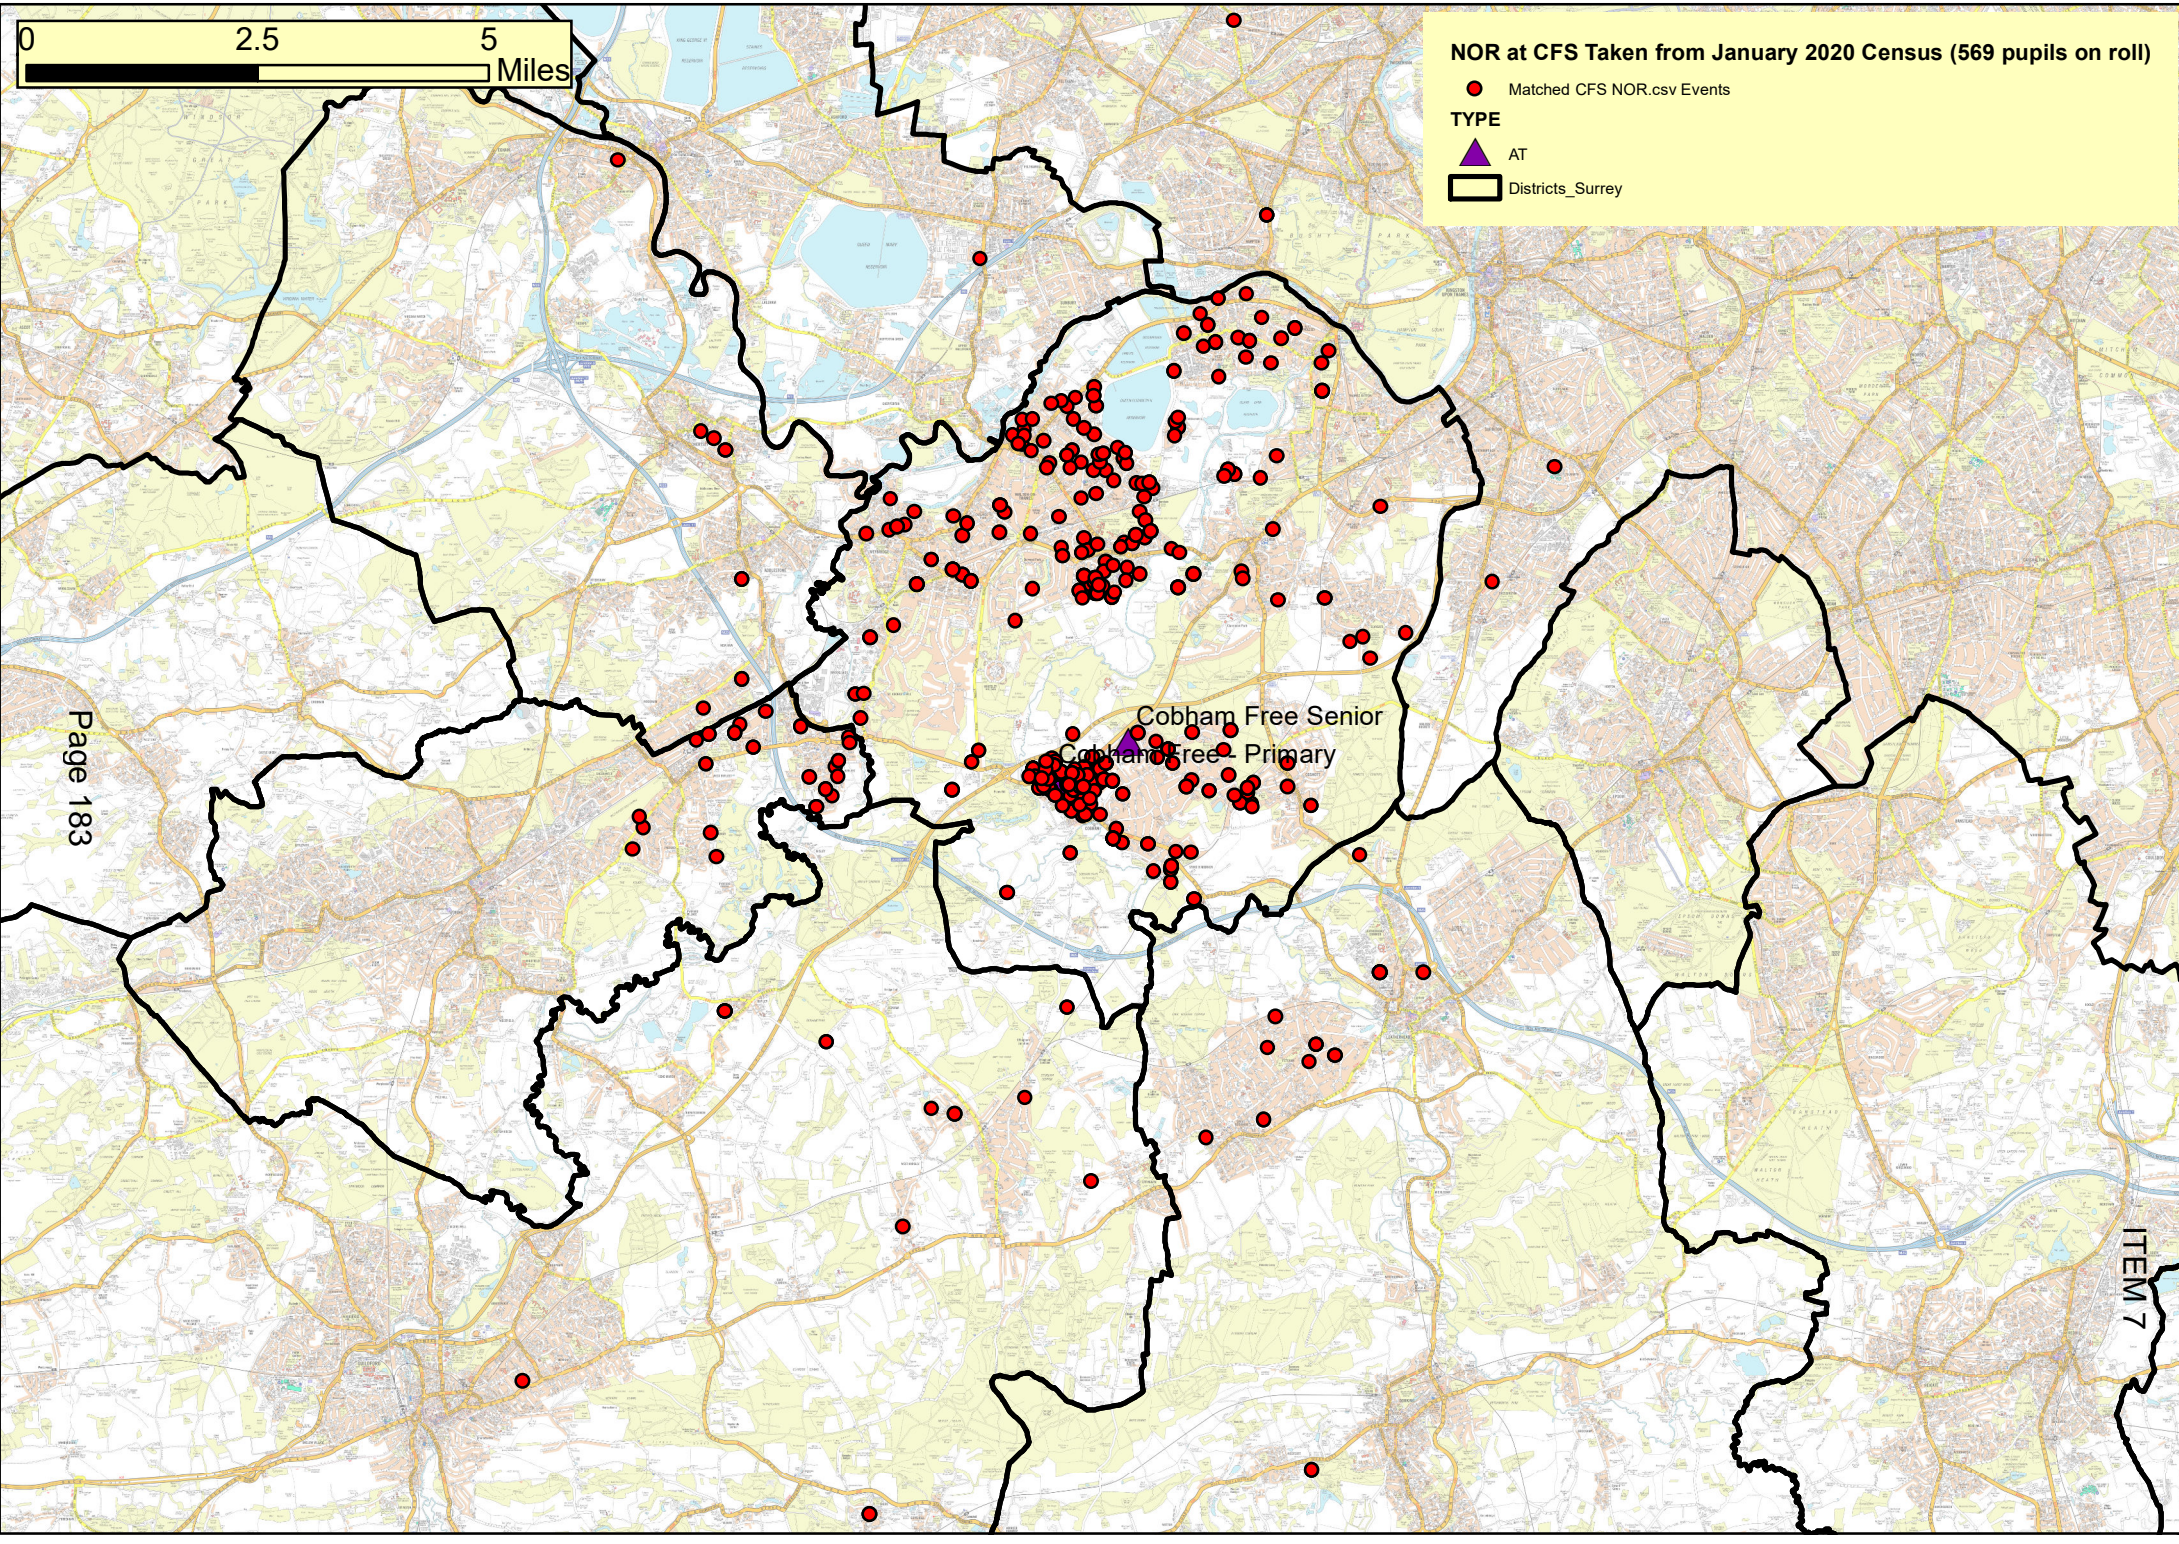

NOR at CFS Taken from January 2020 Census (569 pupils on roll)

● Matched CFS NOR.csv Events

TYPE

▲ AT

▭ Districts_Surrey

This page is intentionally left blank