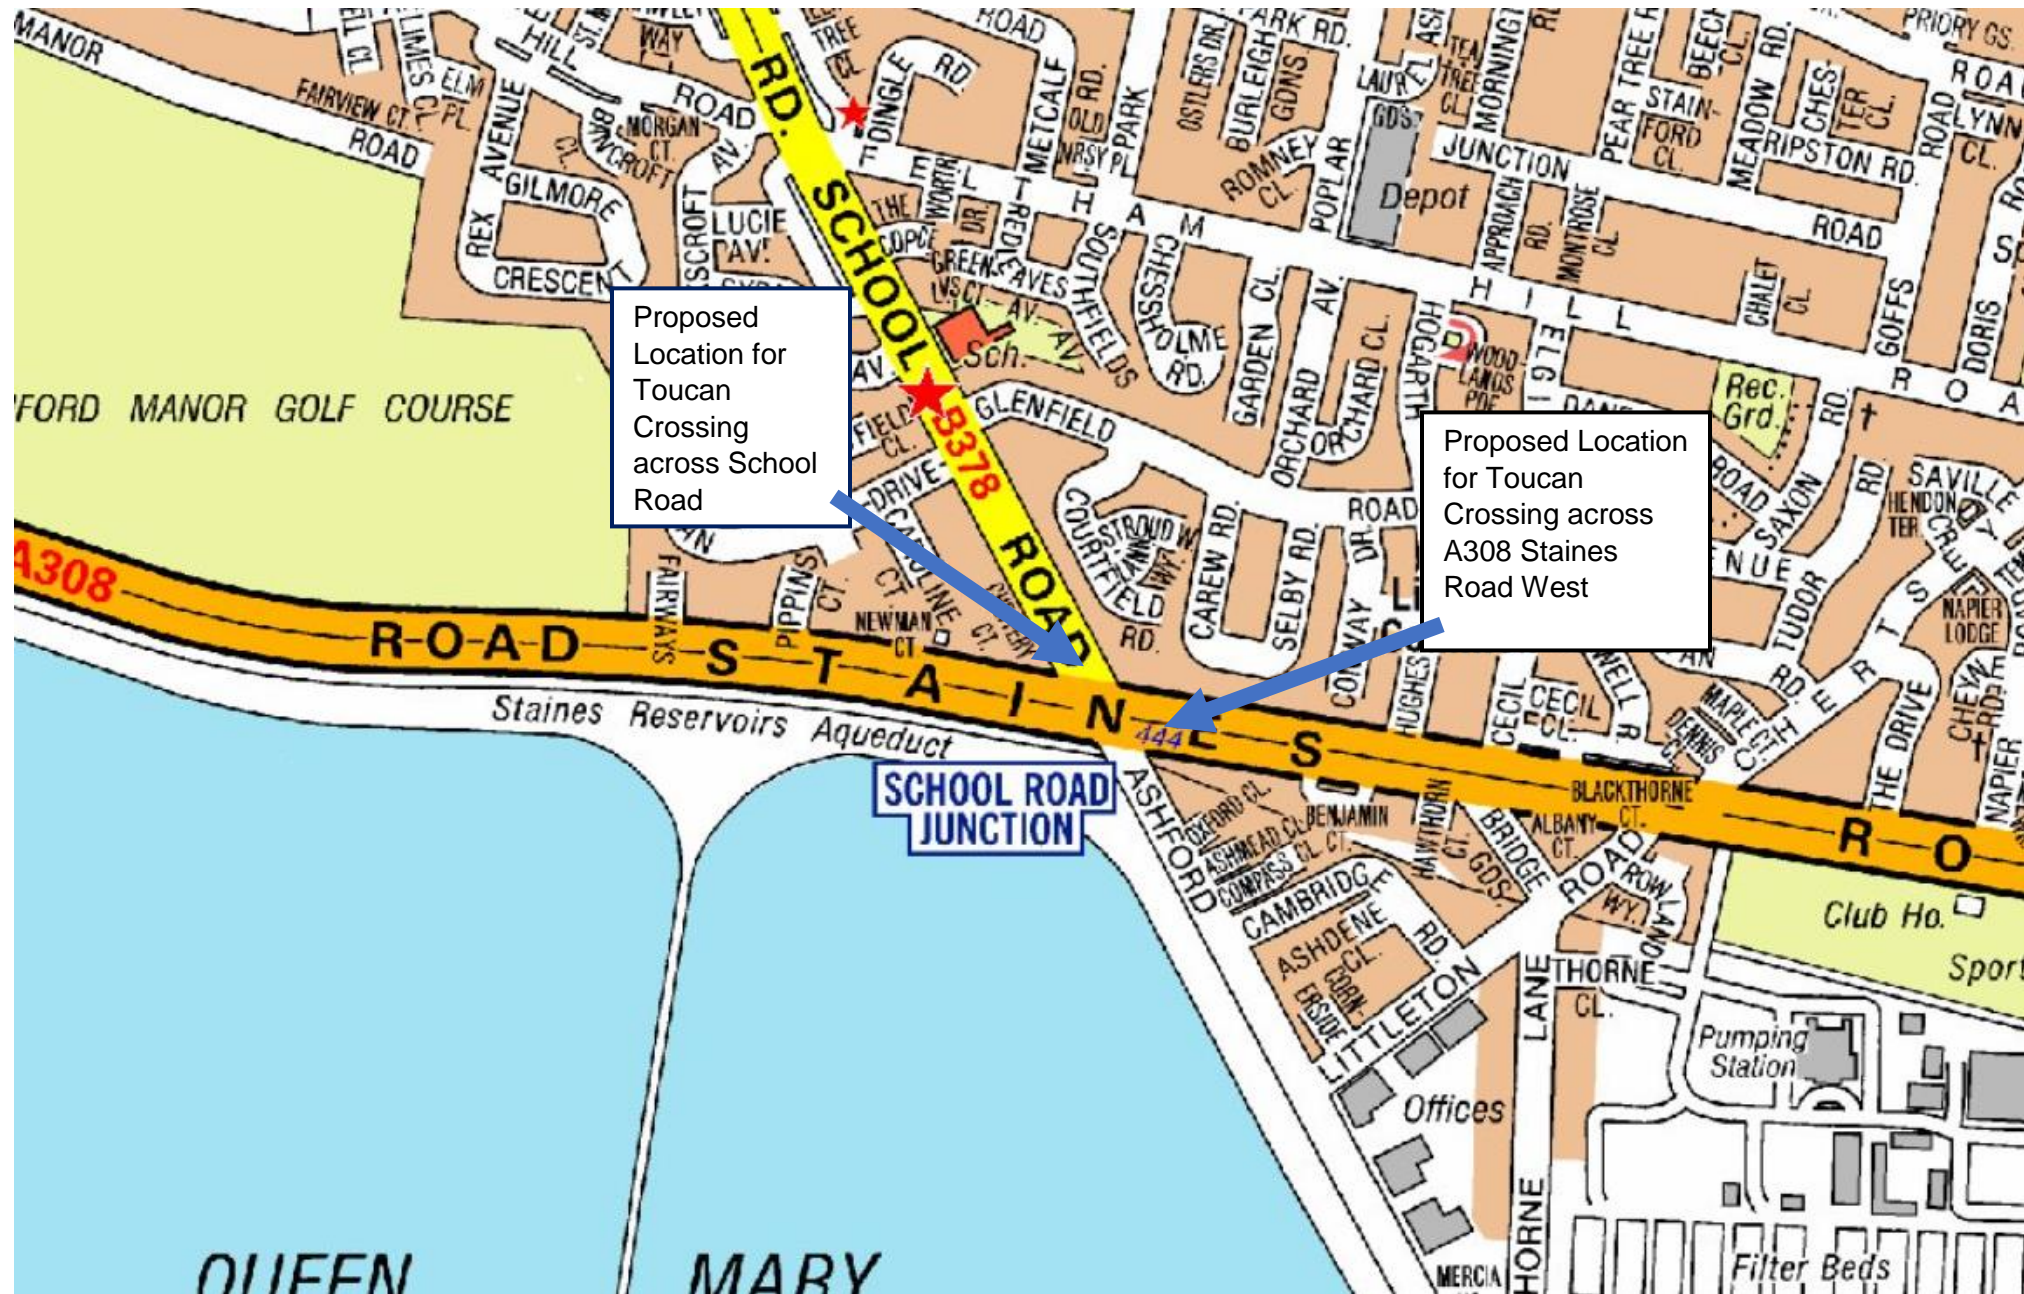

# A308 Staines Road West / School Road Junction: Proposed Toucan Crossings

Annex A: Location of the proposed toucan crossings

This page is intentionally left blank