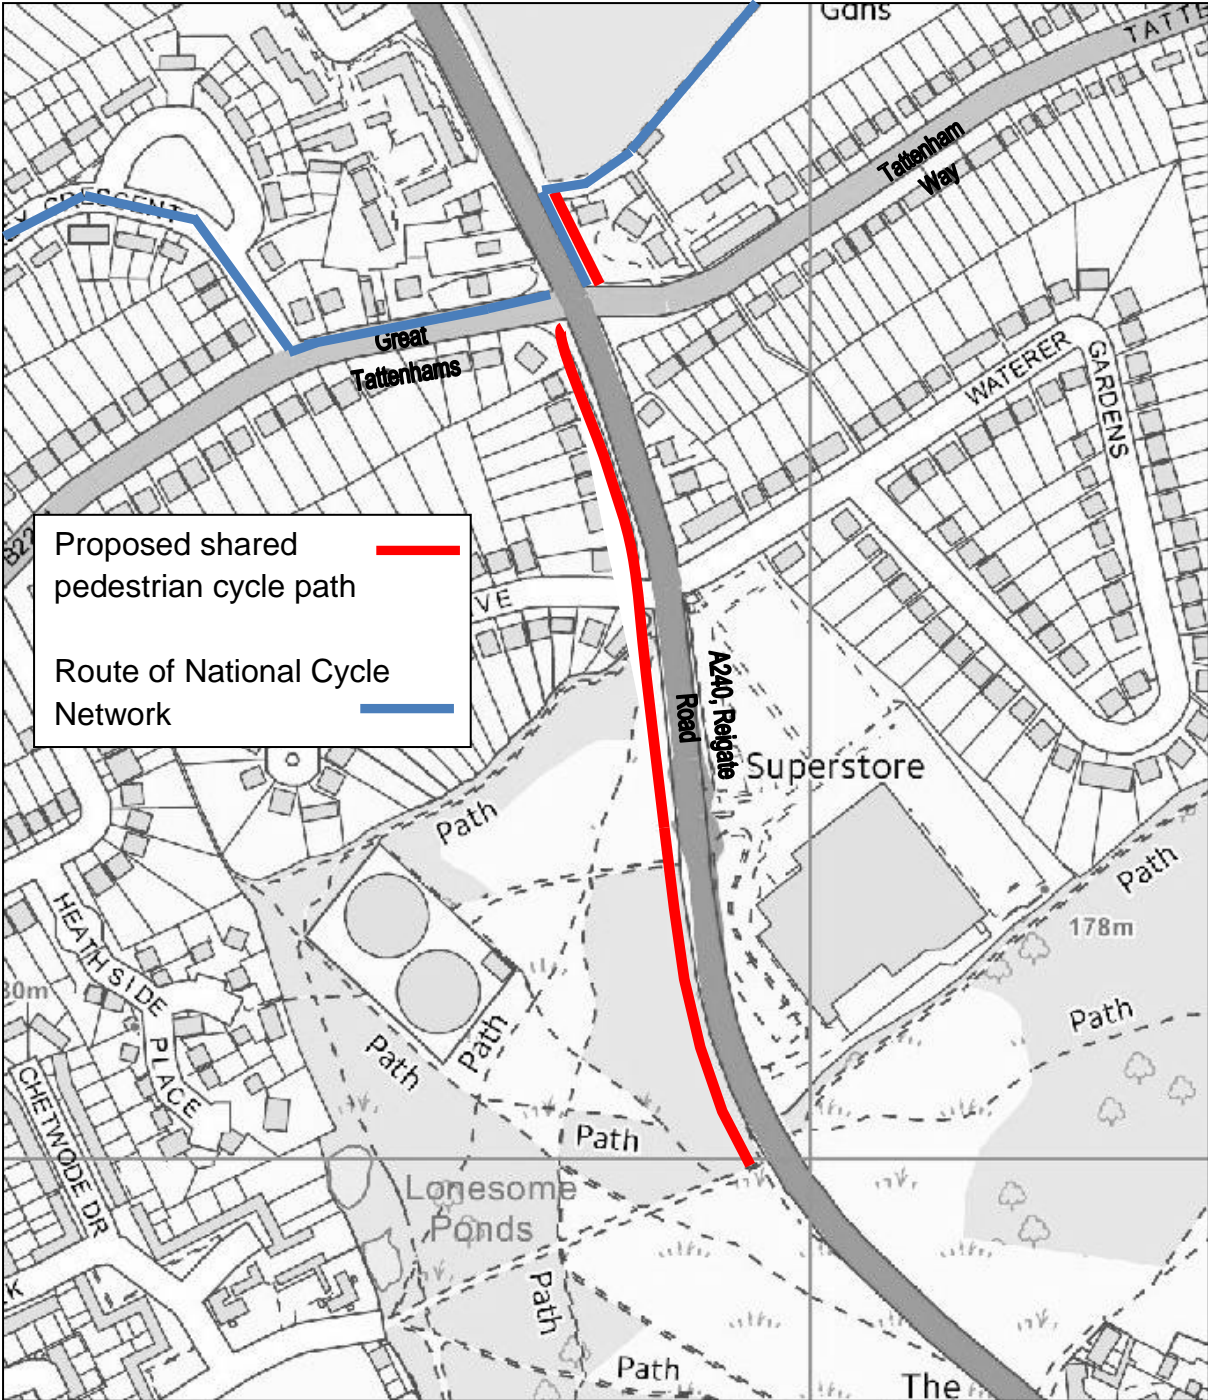

Annex 1

A240 Reigate Road, Burgh Heath
Proposed Shared Pedestrian Cycle Path
Route of National Cycle Network (NCN) Route 22

This page is intentionally left blank