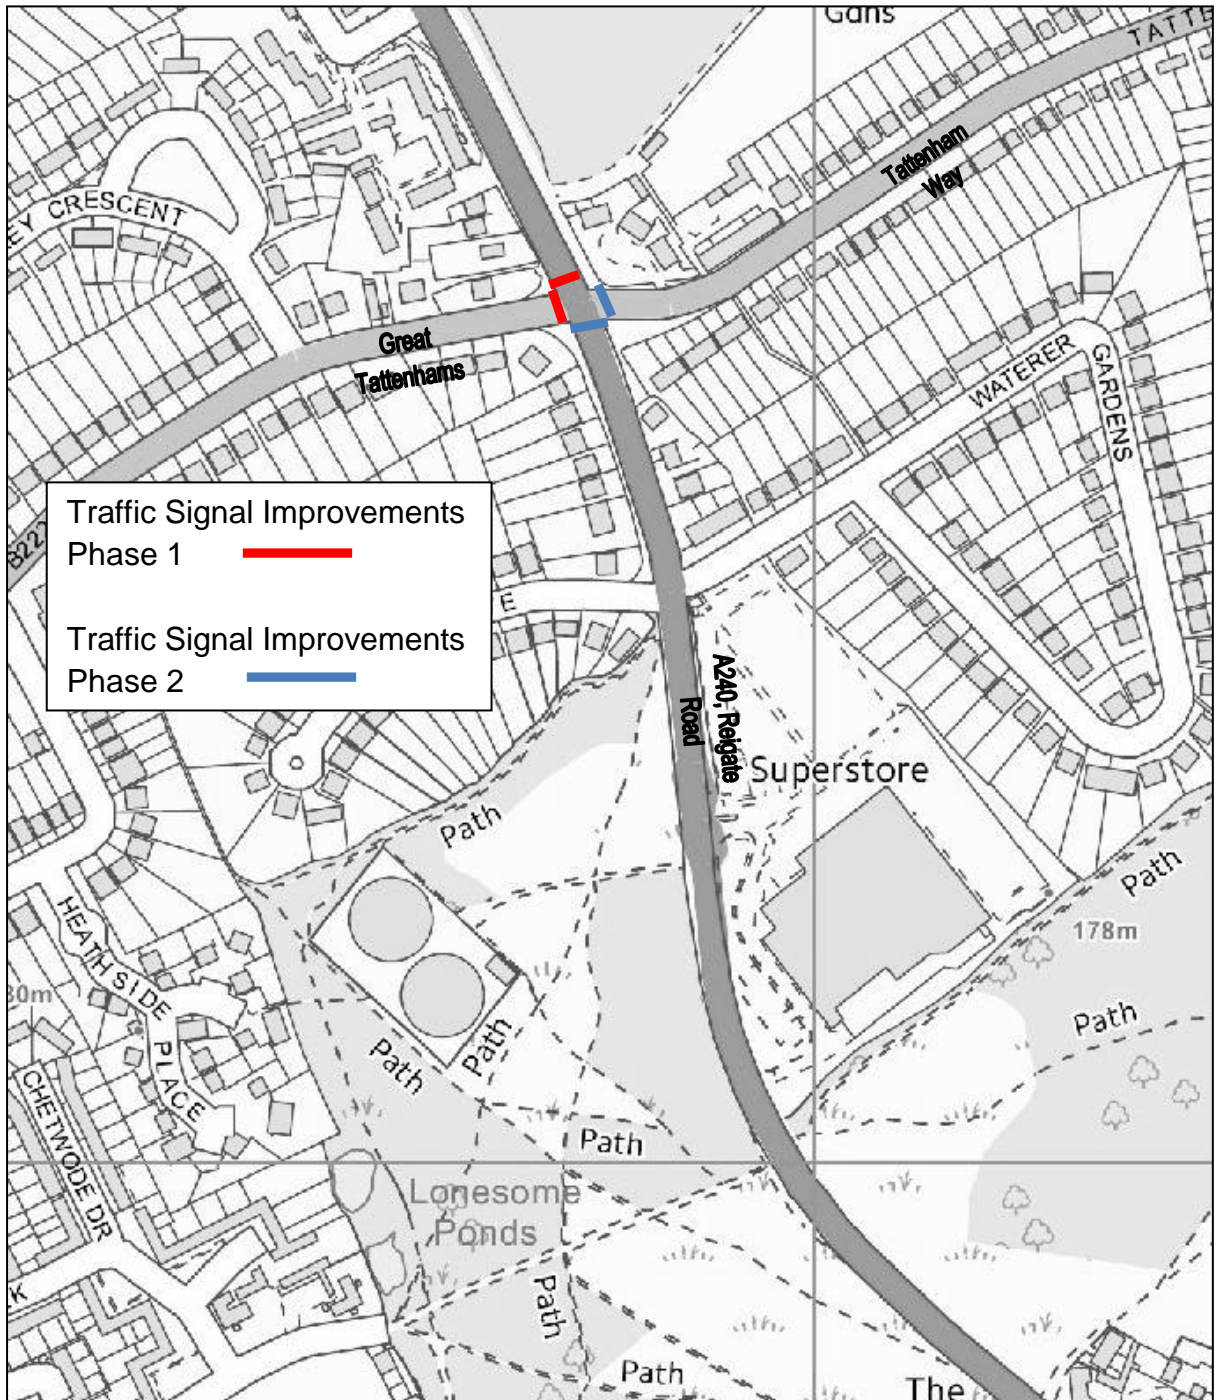

Annex 2

A240 Reigate Road, Burgh Heath – Traffic Signal Improvements

This page is intentionally left blank