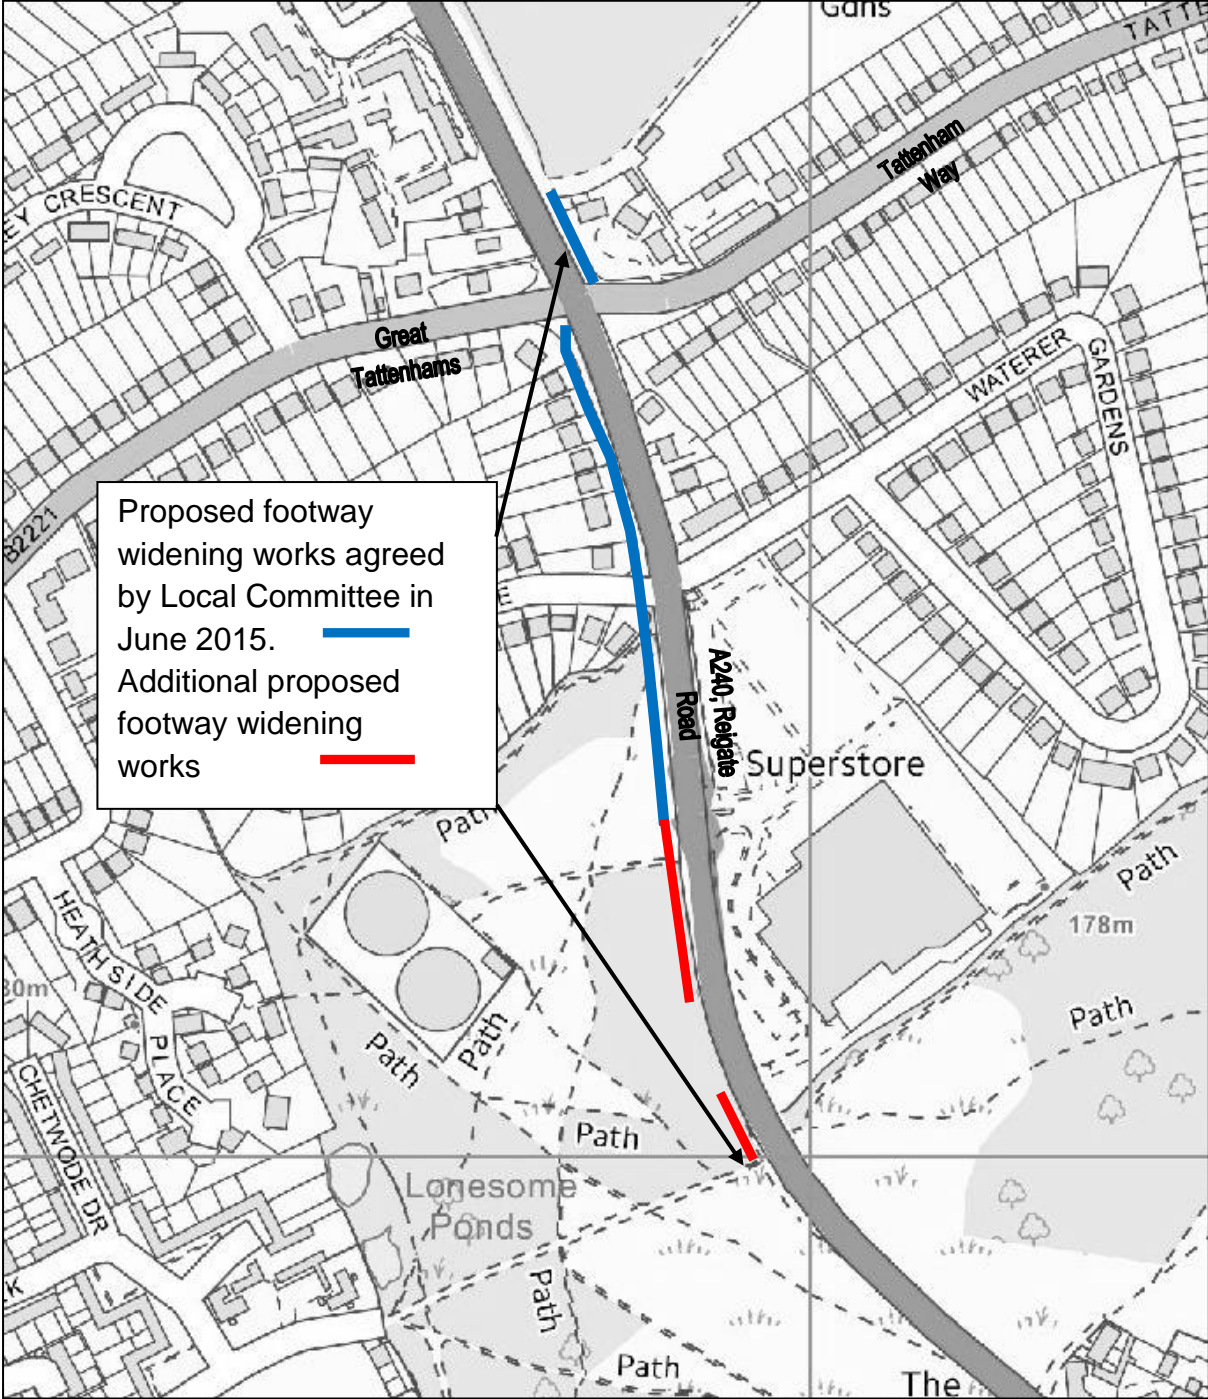

Annex 3

A240 Reigate Road, Burgh Heath – Shared Pedestrian Cycle Path
Additional Proposed Footway Widening Works

This page is intentionally left blank