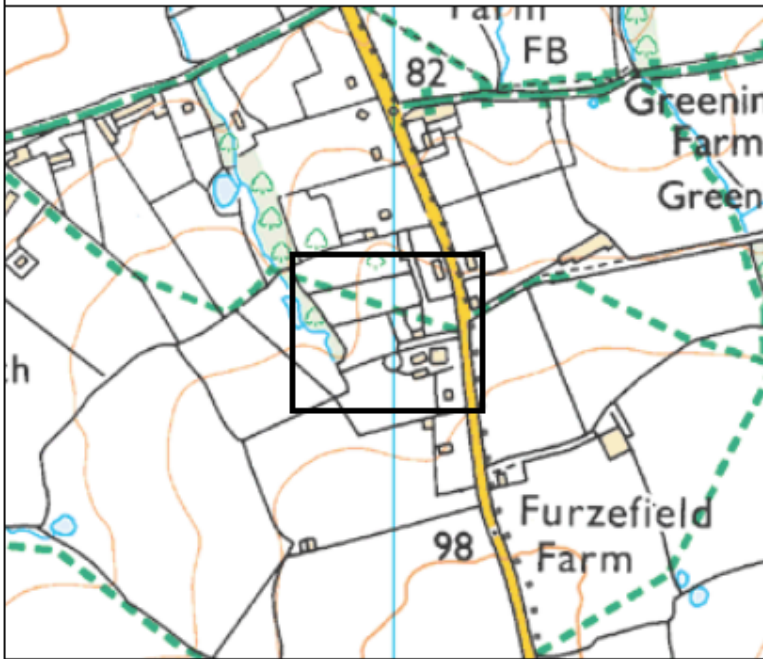

Site Location: **Land at Rolls Farmhouse, Partridge Lane, Newdigate RH5 5BW**

Change of use of land, existing storage bays and existing building for the storage and sorting of green waste. Erection of roof on storage barn and retaining bund

Application numbers:  
MO

Electoral divisions:  
Dorking Rural

© Crown copyright. All rights reserved Surrey County Council, 100019813, 2020

Note: This plan is for indicative purposes only

Ref No:  
**SCC Ref 2020/0068**

0 30 60 Metres

Scale: **1:1150**  
Printed on: 20/10/2020

This page is intentionally left blank