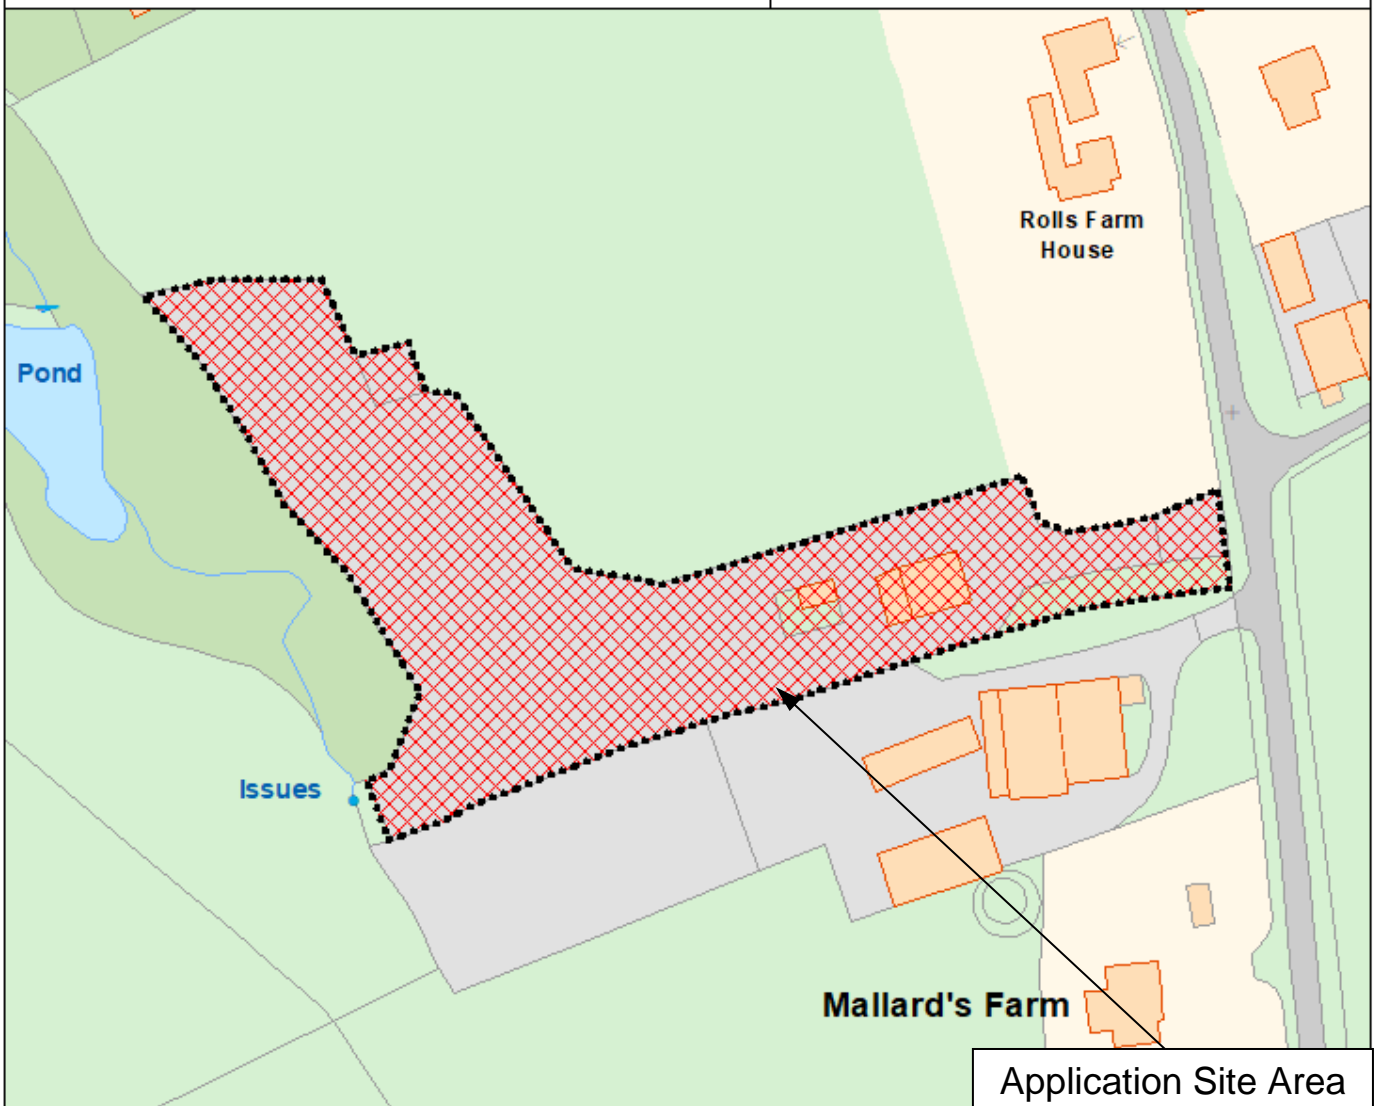

Site Location: **Land at Rolls Farmhouse, Partridge Lane, Newdigate RH5 5BW**

Change of use of land, existing storage bays and existing building for the storage and sorting of green waste. Erection of roof on storage barn and retaining bund

Application numbers:  
MO

Electoral divisions:  
Dorking Rural

© Crown copyright. All rights reserved Surrey County Council, 100019813, 2020

Note: This plan is for indicative purposes only

Ref No:  
**SCC Ref 2020/0068**

0 30 60 Metres

Scale: **1:1150**  
Printed on: 20/10/2020

This page is intentionally left blank