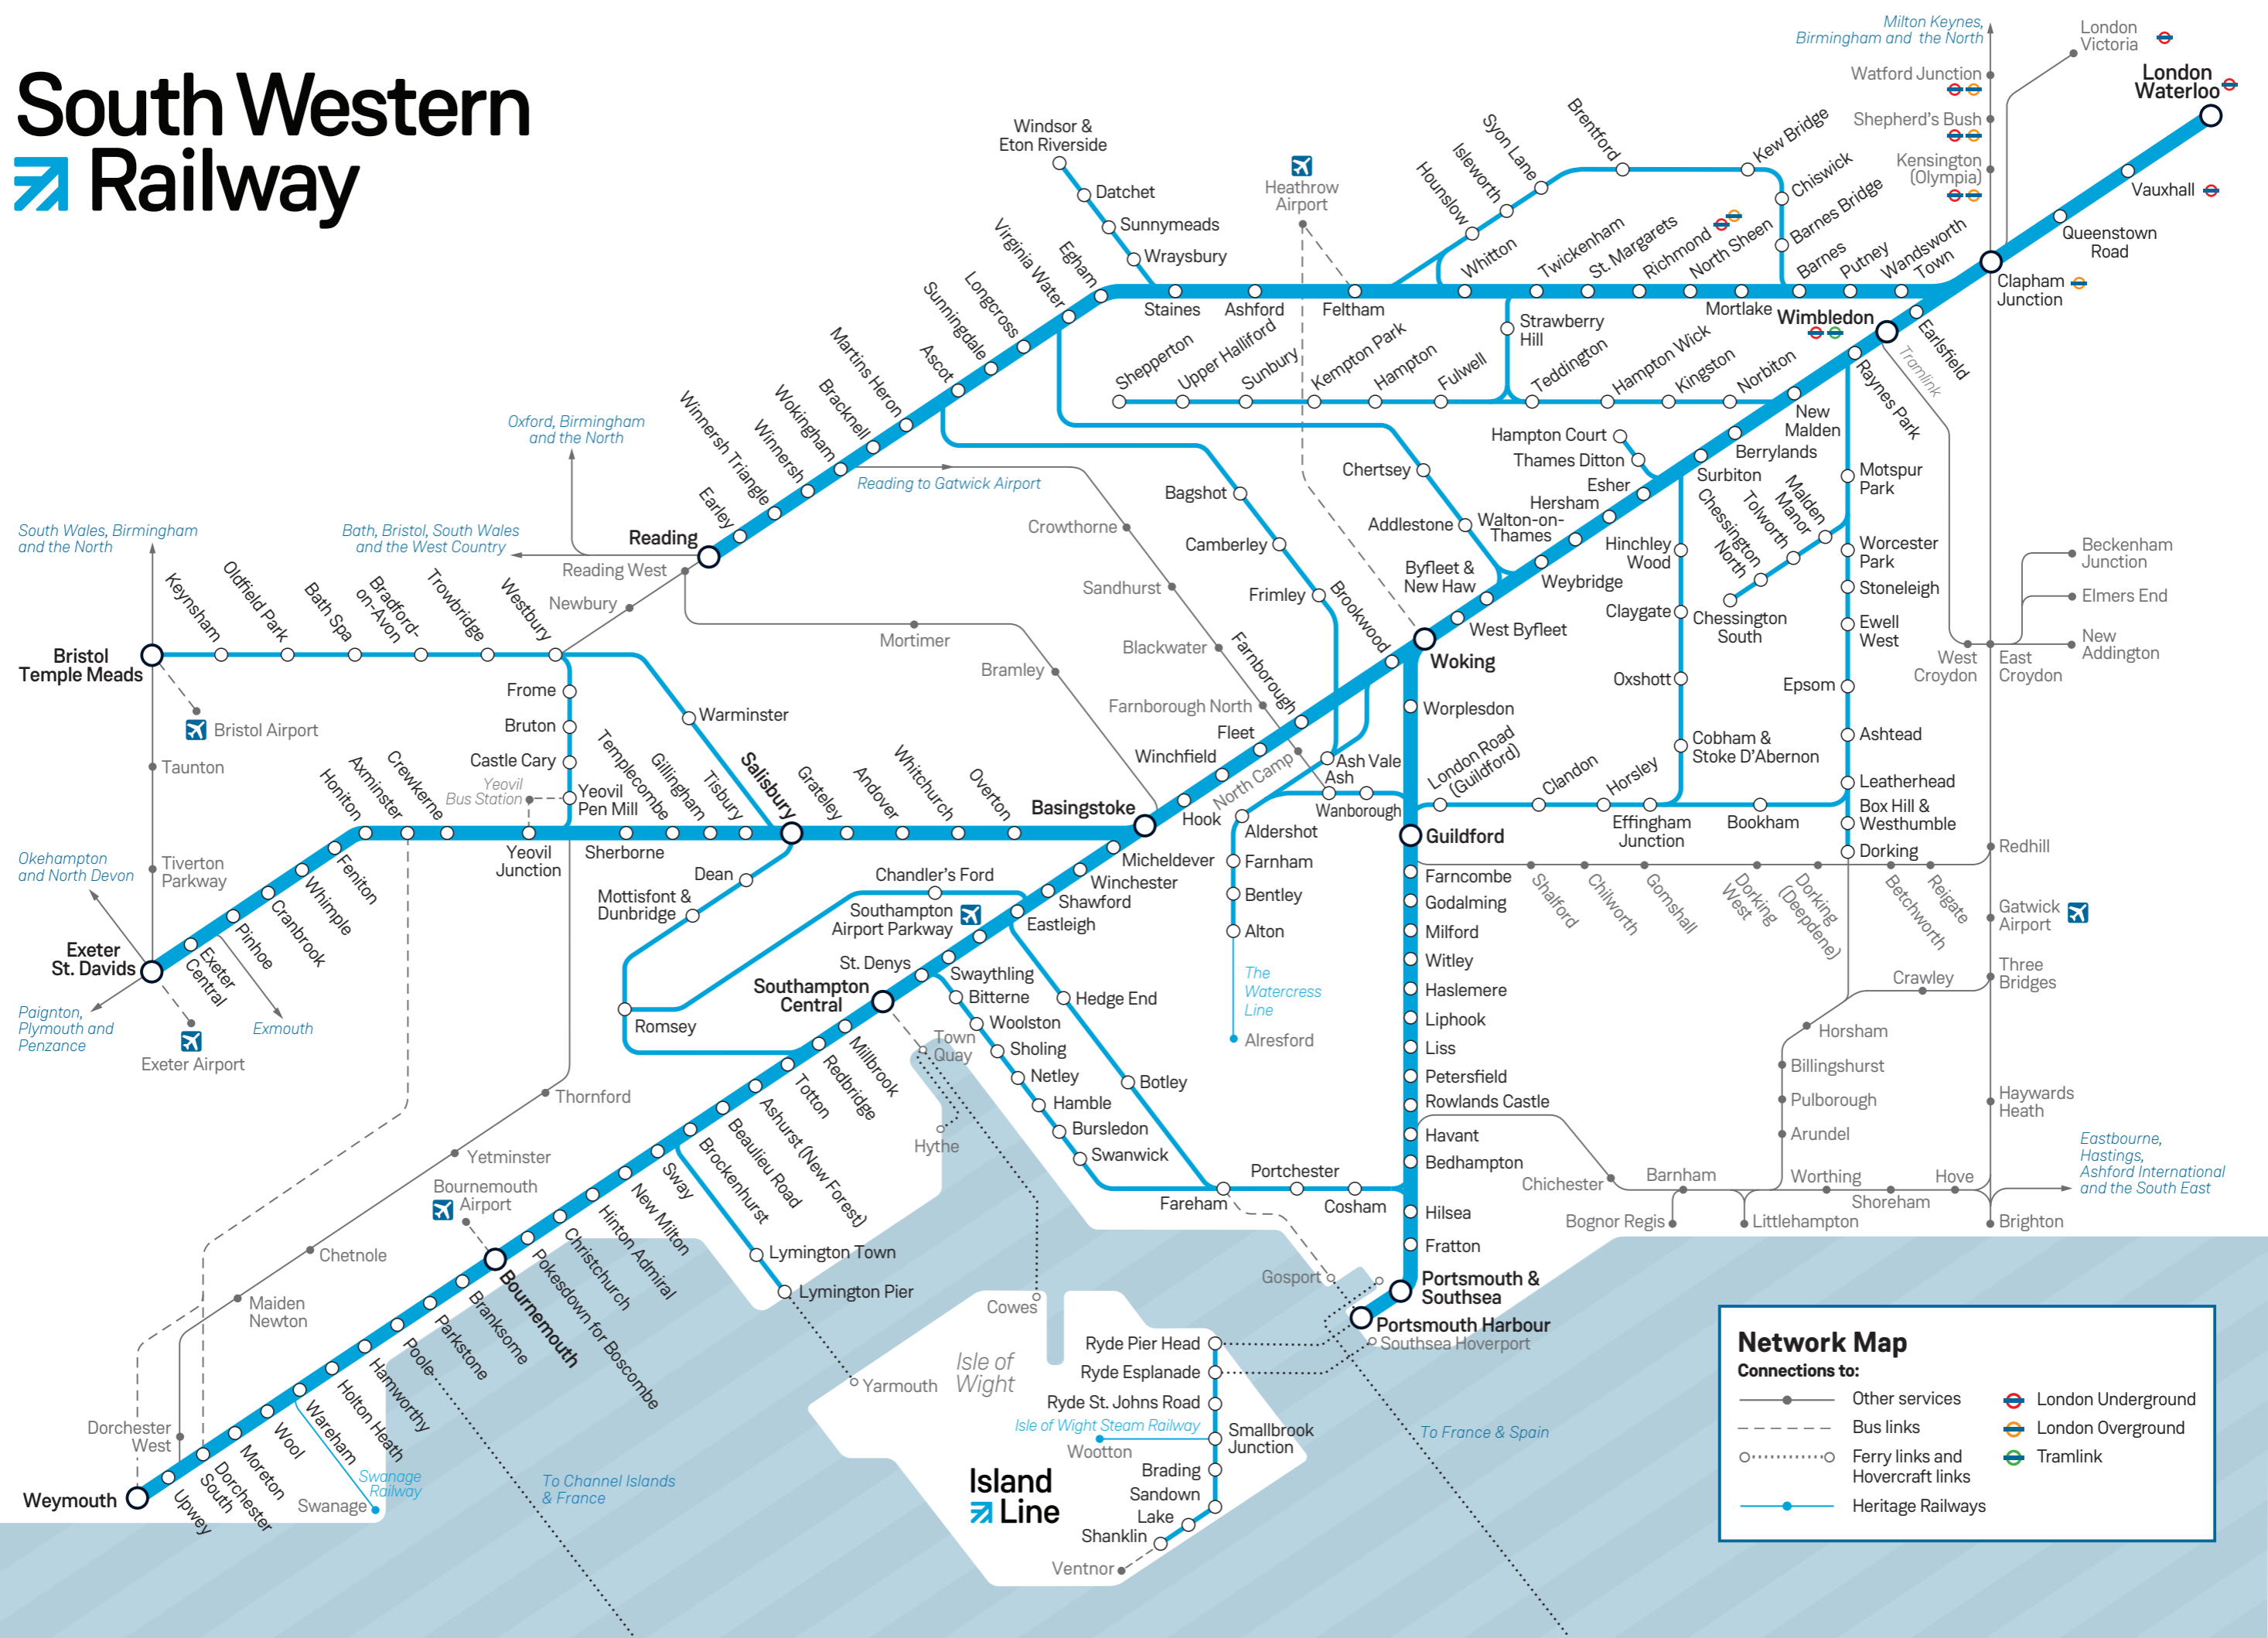

South Western Railway

Network Map

Connections to:

- Other services
- - - Bus links
- Ferry links and Hovercraft links
- Heritage Railways
- ⊖ London Underground
- ⊖ London Overground
- ⊖ Tramlink

This page is intentionally left blank