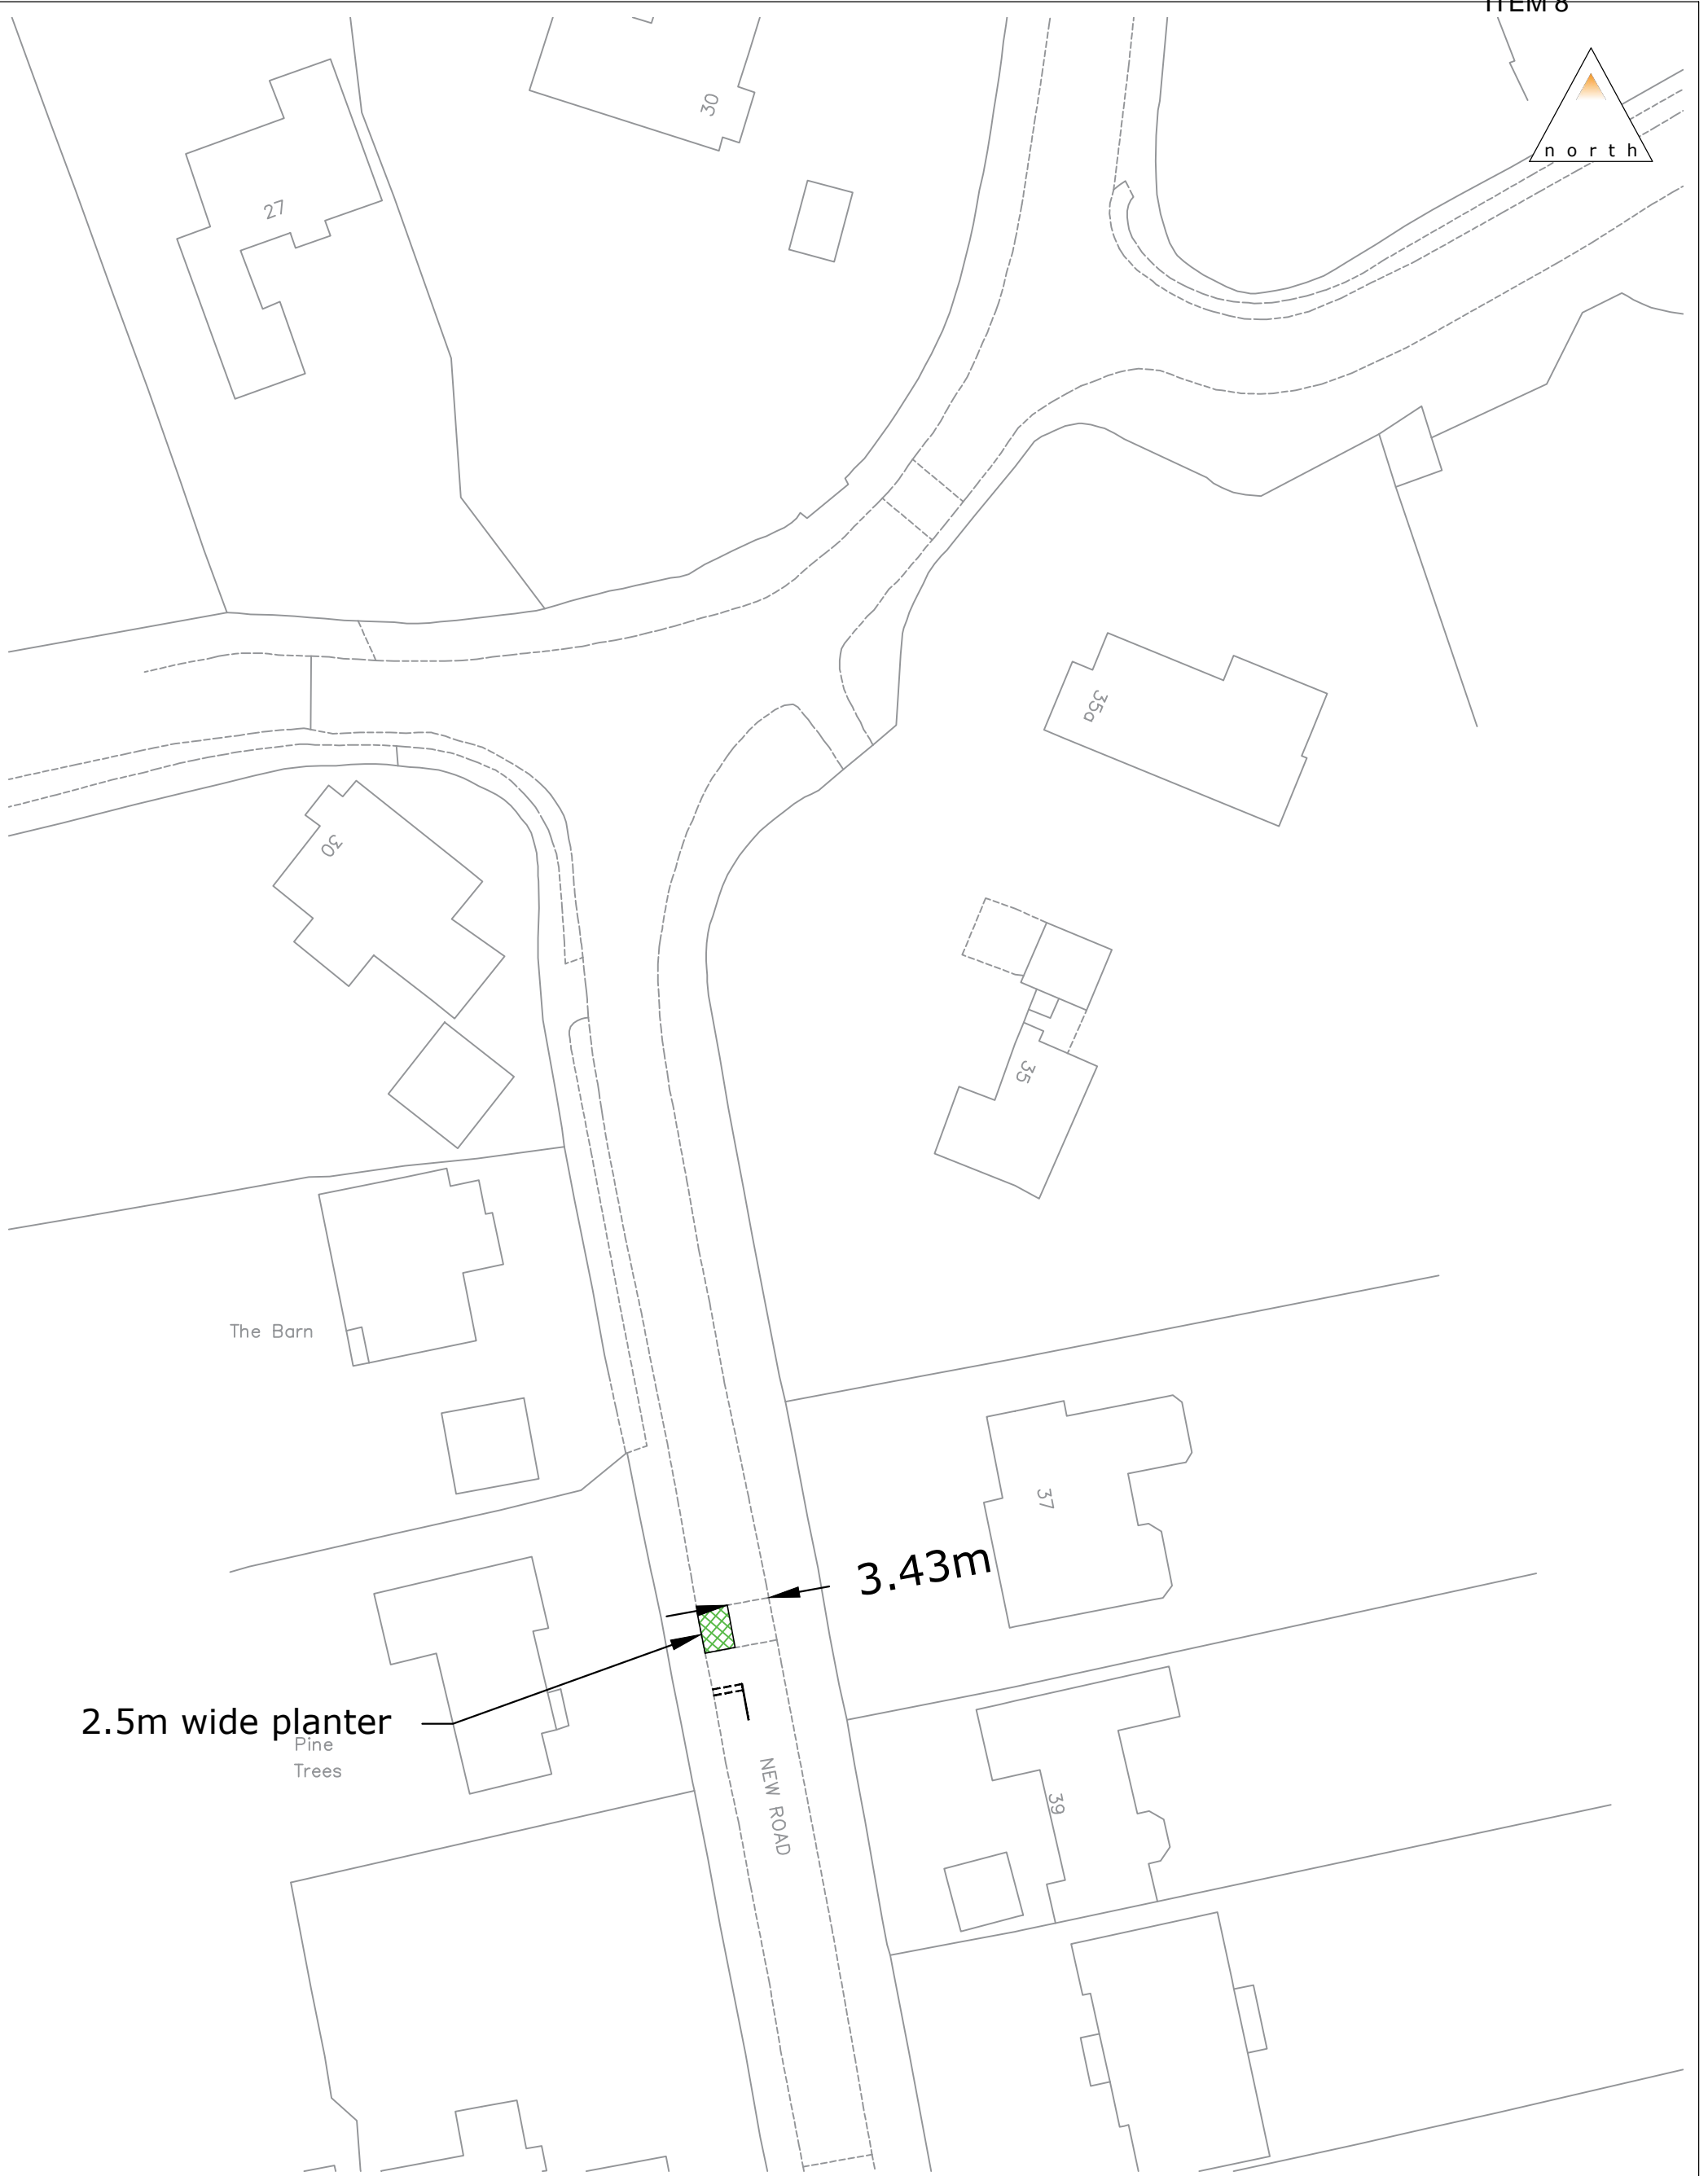

www.motion.co.uk

Project:
New Road, Esher

Title:
Proposed Highway Improvements
Drawing 3 of 6

Scale: 1:500 (@ A3)

Notes:

Drawing:
2111029-02.3

Revision:
-

 Proposed Planter