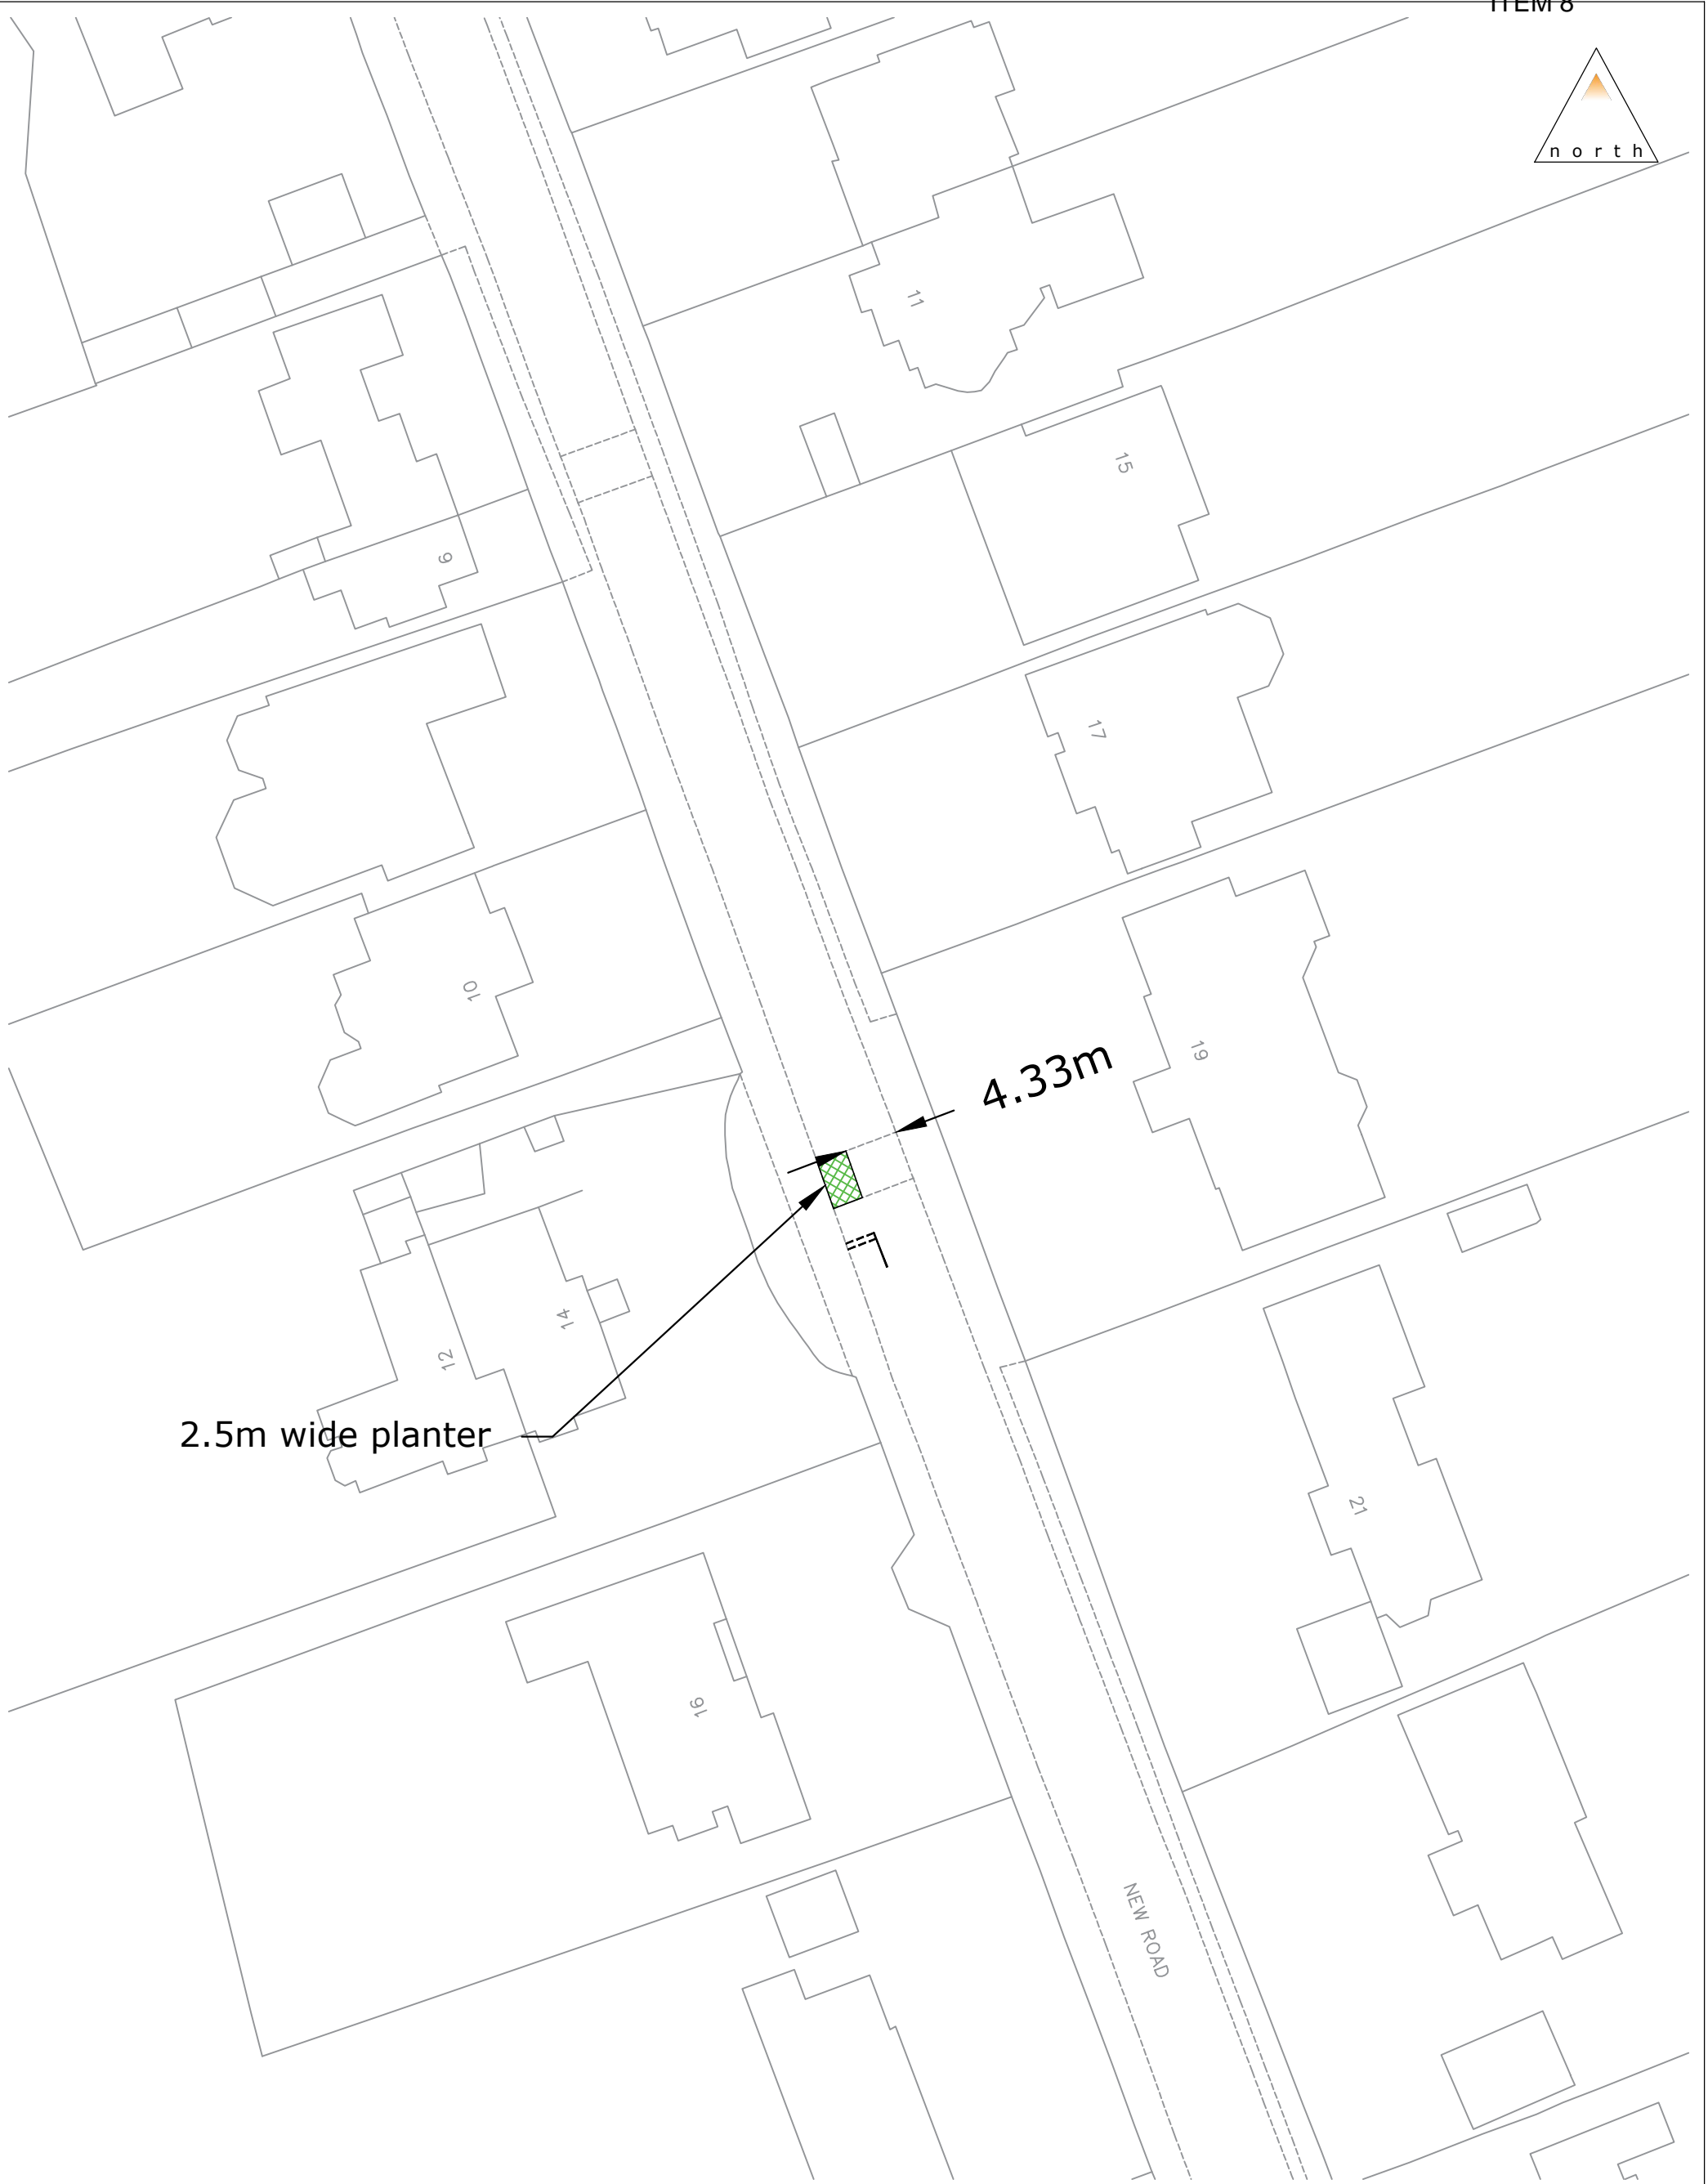

www.motion.co.uk

Project:
New Road, Esher

Title:
Proposed Highway Improvements
Drawing 1 of 6

Scale: 1:500 (@ A3)

Notes:

Drawing:
2111029-02.1

Revision:
-

 Proposed Planter