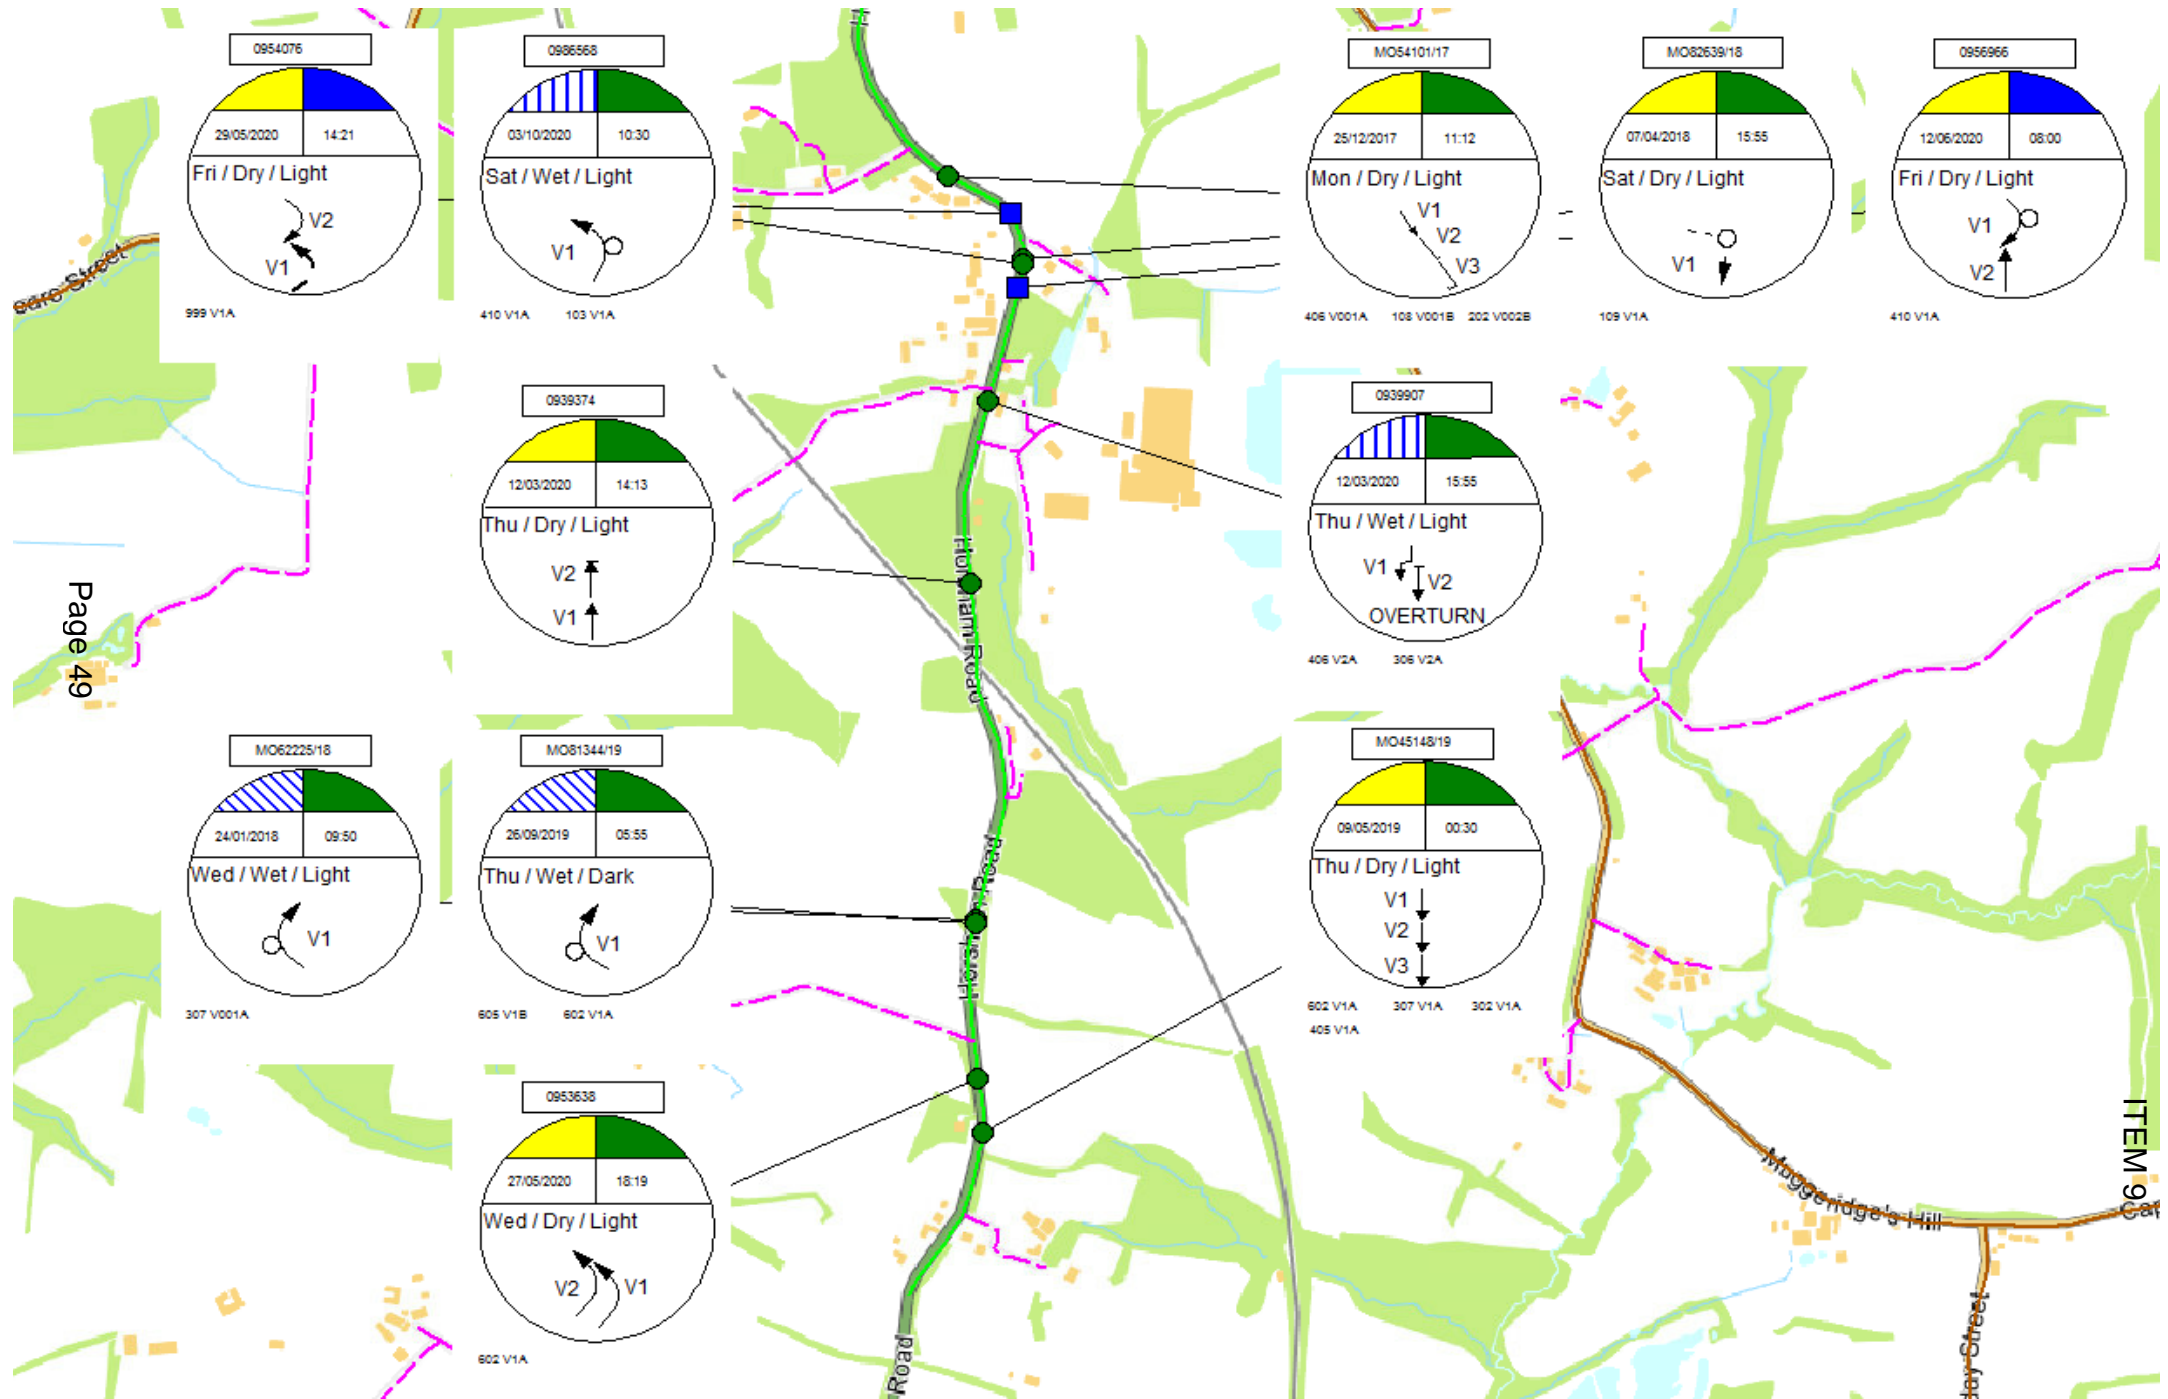

A24 HORSHAM ROAD (CLOCKHOUSE BENDS) CAPEL COLLISION PLOT (60 months)

This page is intentionally left blank