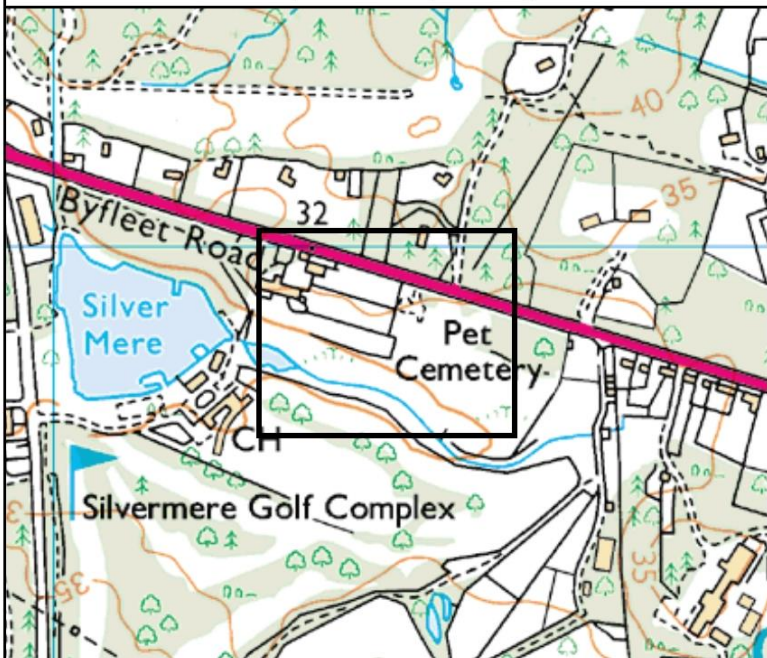

Site Location:

Land at Silvermere Haven Pet Cemetery and Crematorium, Byfleet Road, Cobham, Surrey KT11 1DZ

Demolition of an existing crematorium building and removal of storage containers; and the construction of a new crematorium building incorporating a chapel of rest and crematorium hall and space for storage containers, with storage yard, relocation of existing waste transfer facilities for hazardous and non-hazardous waste; refurbishment and retention of two existing offices; and associated landscaping.

Application numbers:

EL/2019/2722

Electoral divisions:

Weybridge

© Crown copyright. All rights reserved Surrey County Council, 100019613, 2019

Note: This plan is for indicative purposes only

Application Site Area

Ref No:

SCC Ref 2019/0125

0 50 100 Metres

Scale: **1:1810**

Printed on: 18/12/2019

This page is intentionally left blank