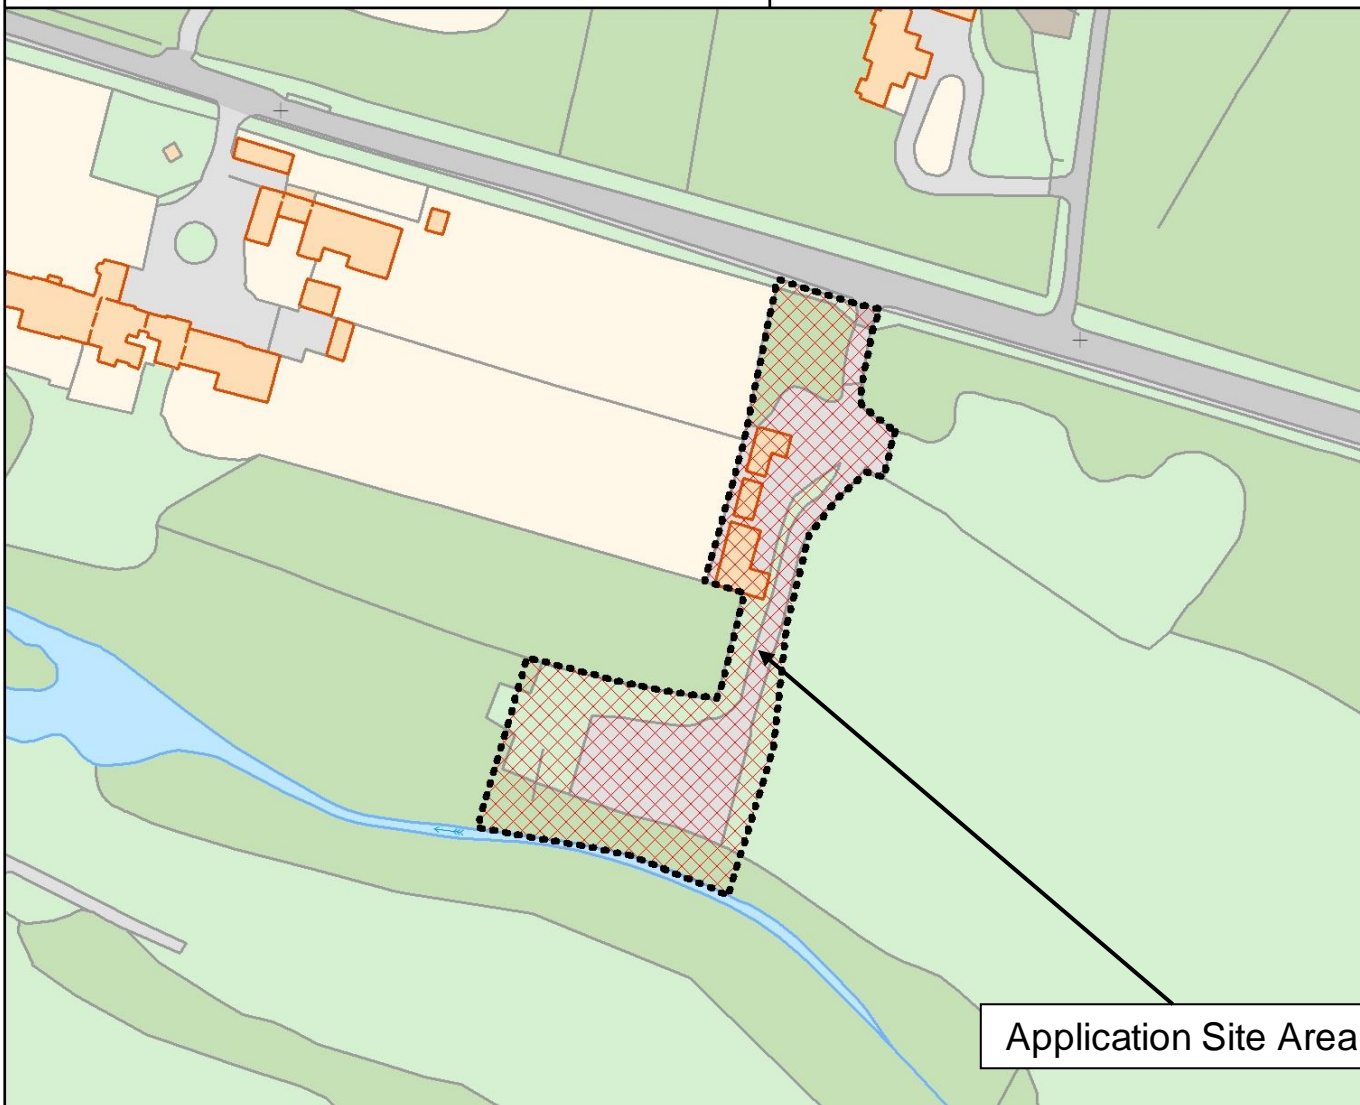

Site Location:

Land at Silvermere Haven Pet Cemetery and Crematorium, Byfleet Road, Cobham, Surrey KT11 1DZ

Demolition of an existing crematorium building and removal of storage containers; and the construction of a new crematorium building incorporating a chapel of rest and crematorium hall and space for storage containers, with storage yard, relocation of existing waste transfer facilities for hazardous and non-hazardous waste; refurbishment and retention of two existing offices; and associated landscaping.

Application numbers:

EL/2019/2722

Electoral divisions:

Weybridge

© Crown copyright. All rights reserved Surrey County Council, 100019613, 2019

Note: This plan is for indicative purposes only

Application Site Area

Ref No:

SCC Ref 2019/0125

0 50 100 Metres

Scale: **1:1810**

Printed on: 18/12/2019

This page is intentionally left blank