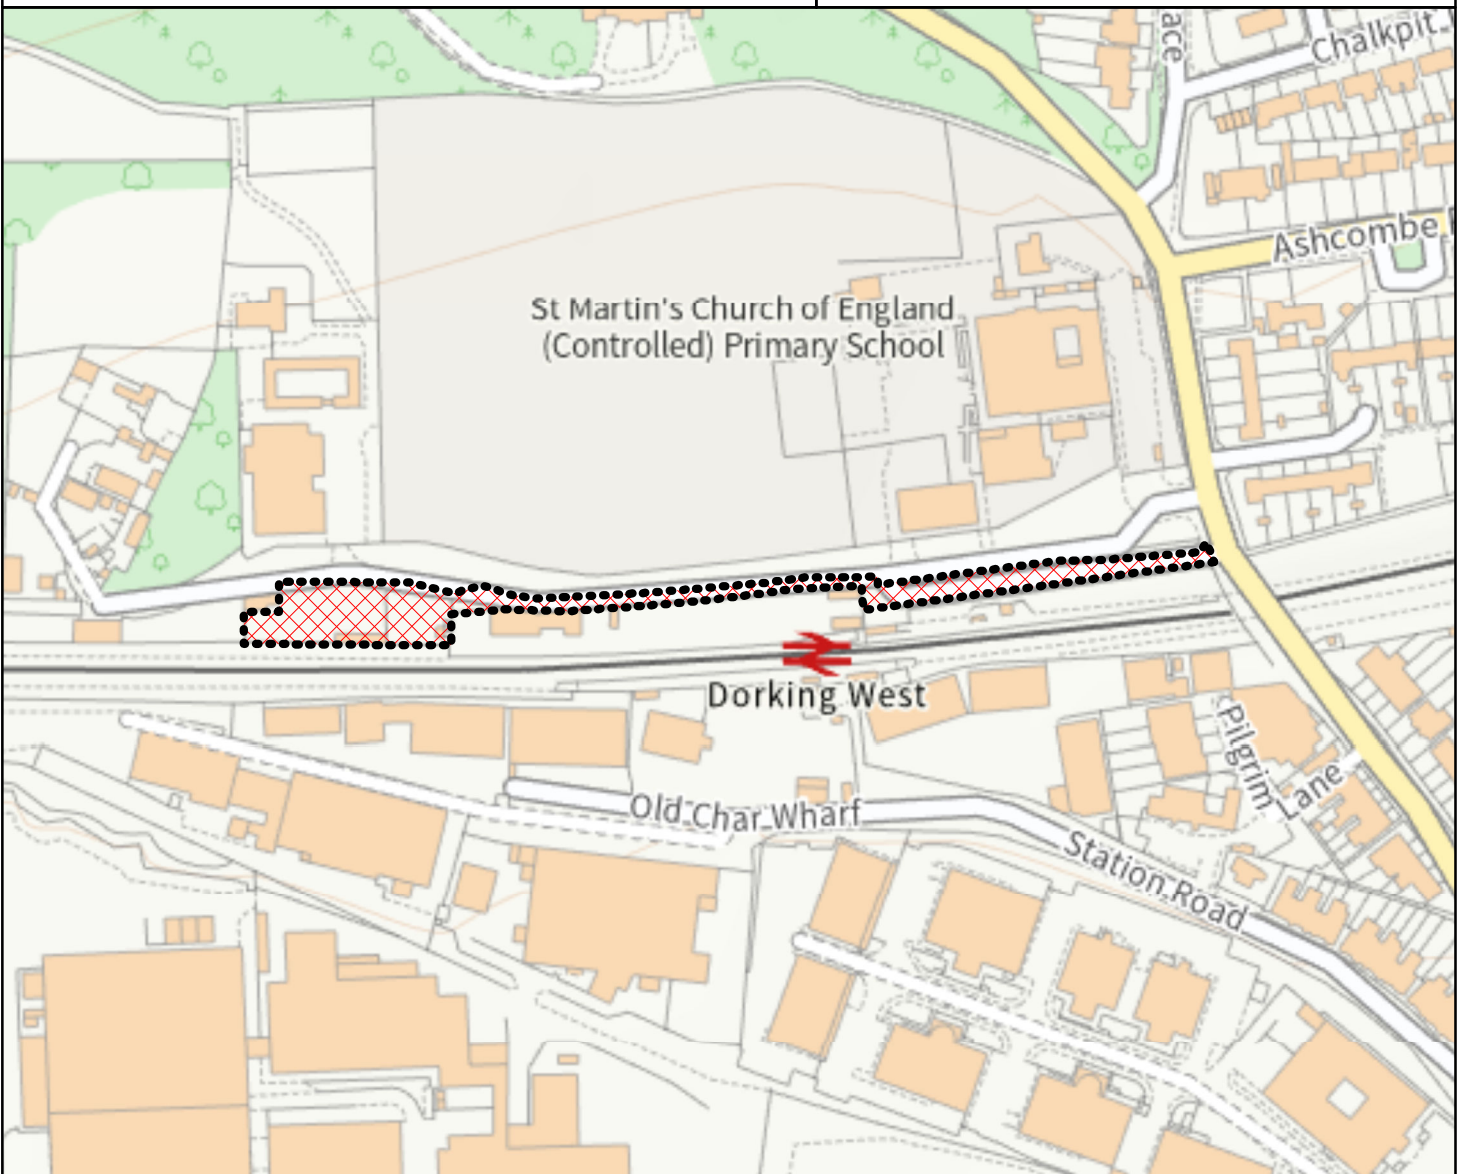

Site Location:

Land at Dorking West Station Yard, Ranmore Road, Dorking, Surrey, RH4 1HW

Retention of a materials recycling facility including a building for the bulking up and processing of mixed skip waste, an office / welfare facility, storage units, skip storage, entrance gates and installation of an acoustic fence (part retrospective)

7

Application numbers:

MO/2023/1833

Electoral divisions:

Dorking Hills

© Crown copyright. All rights reserved Surrey County Council, 100019613, 2024

Note: This plan is for indicative purposes only

Ref No:
SCC_Ref_2023-0112

0 75 150 Metres

Scale: 1:2430

Printed on: 26/03/2024

This page is intentionally left blank