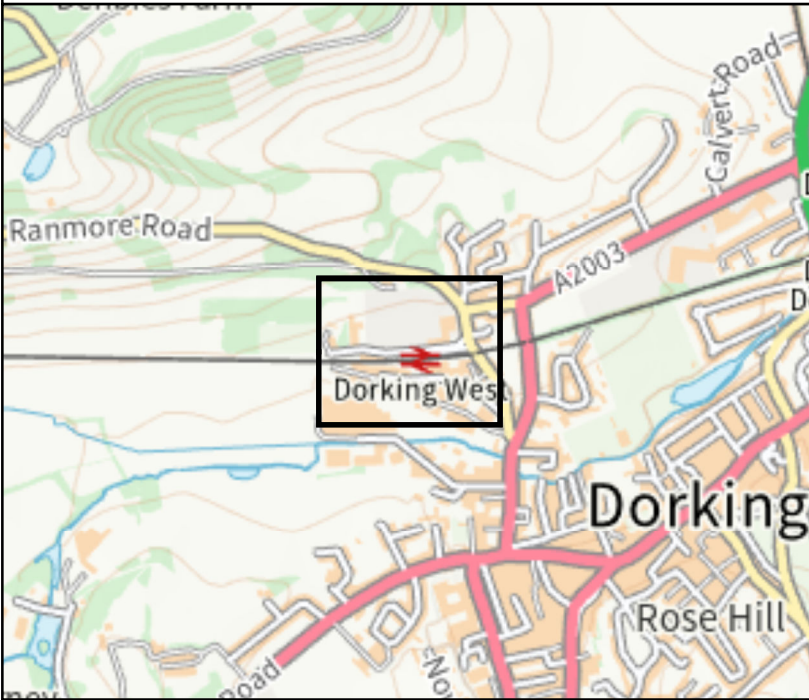

Site Location:

Land at Dorking West Station Yard, Ranmore Road, Dorking, Surrey, RH4 1HW

Retention of a materials recycling facility including a building for the bulking up and processing of mixed skip waste, an office / welfare facility, storage units, skip storage, entrance gates and installation of an acoustic fence (part retrospective)

7

Application numbers:

MO/2023/1833

Electoral divisions:

Dorking Hills

© Crown copyright. All rights reserved Surrey County Council, 100019613, 2024

Note: This plan is for indicative purposes only

Ref No:
SCC_Ref_2023-0112

0 75 150 Metres

Scale: 1:2430

Printed on: 26/03/2024

This page is intentionally left blank