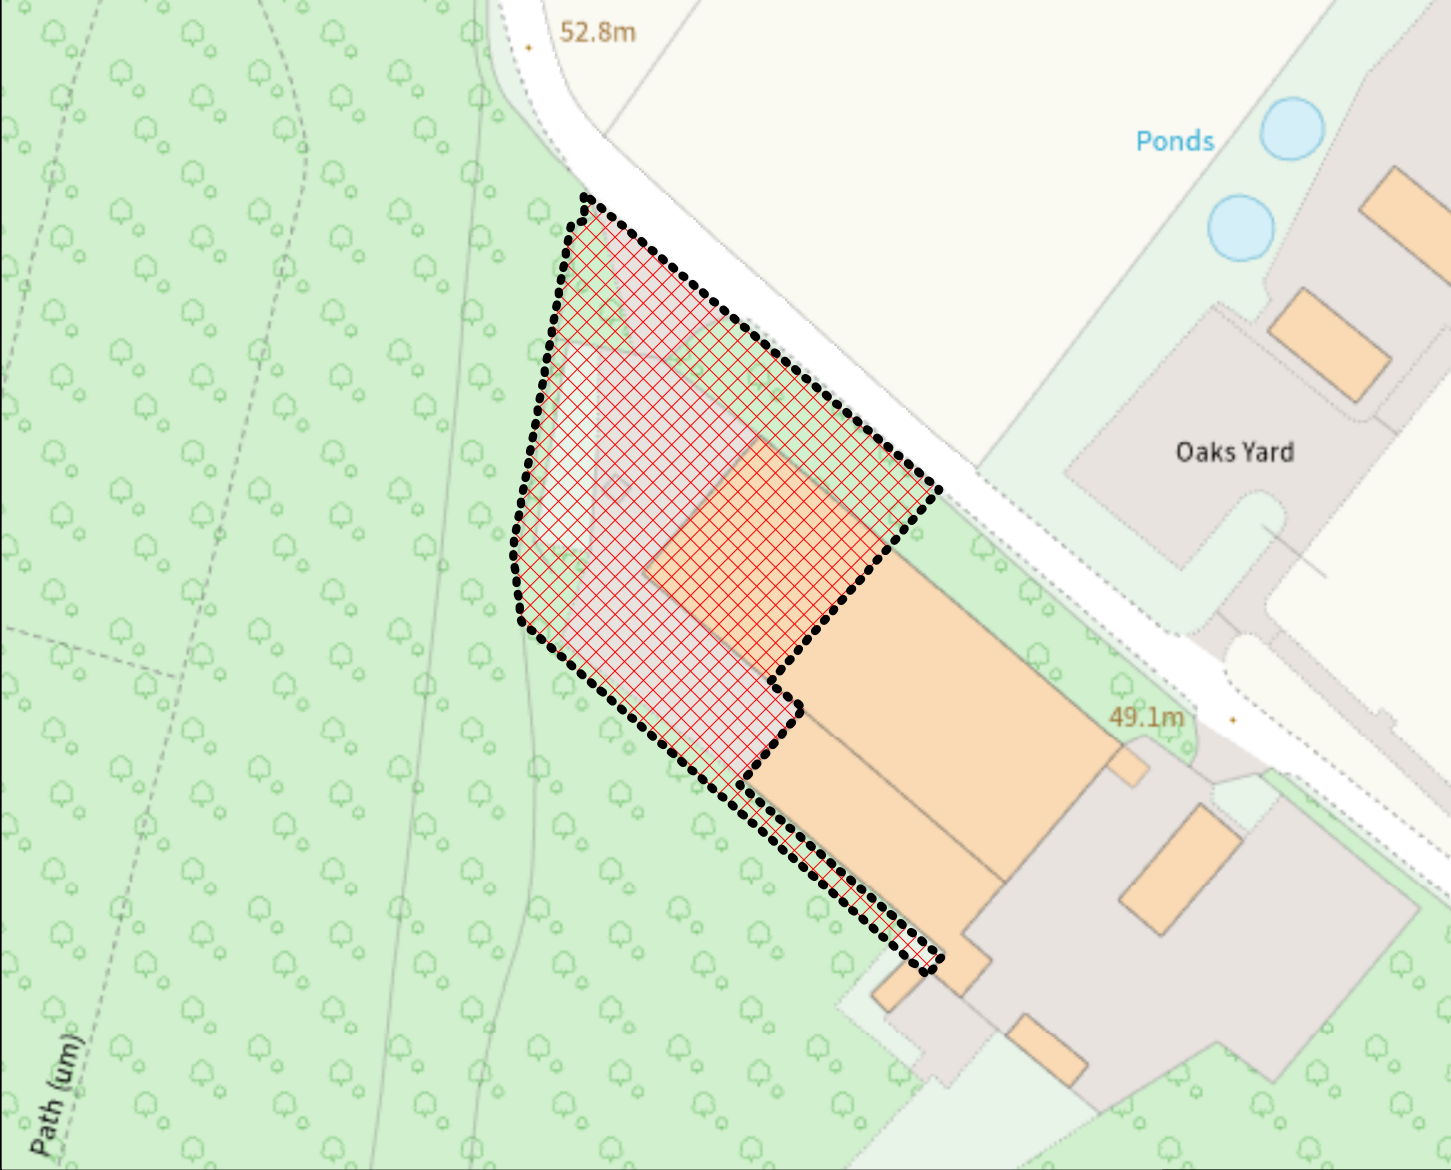

Site Location: **Land at Chiddingfold Storage Depot, Chiddingfold Road, Dunsfold, Surrey GU8 4PB**

Erection of two extensions to Building A to provide additional storage, office and amenity space (part retrospective)

Application numbers:
WA/2023/02564

Electoral divisions:
Waverley Eastern Villages

© Crown copyright. All rights reserved Surrey County Council, 100019613, 2024

Note: This plan is for indicative purposes only

Ref No:
SCC_Ref_2023-0189

Scale: **1:1340**
Printed on: 06/06/2024

This page is intentionally left blank