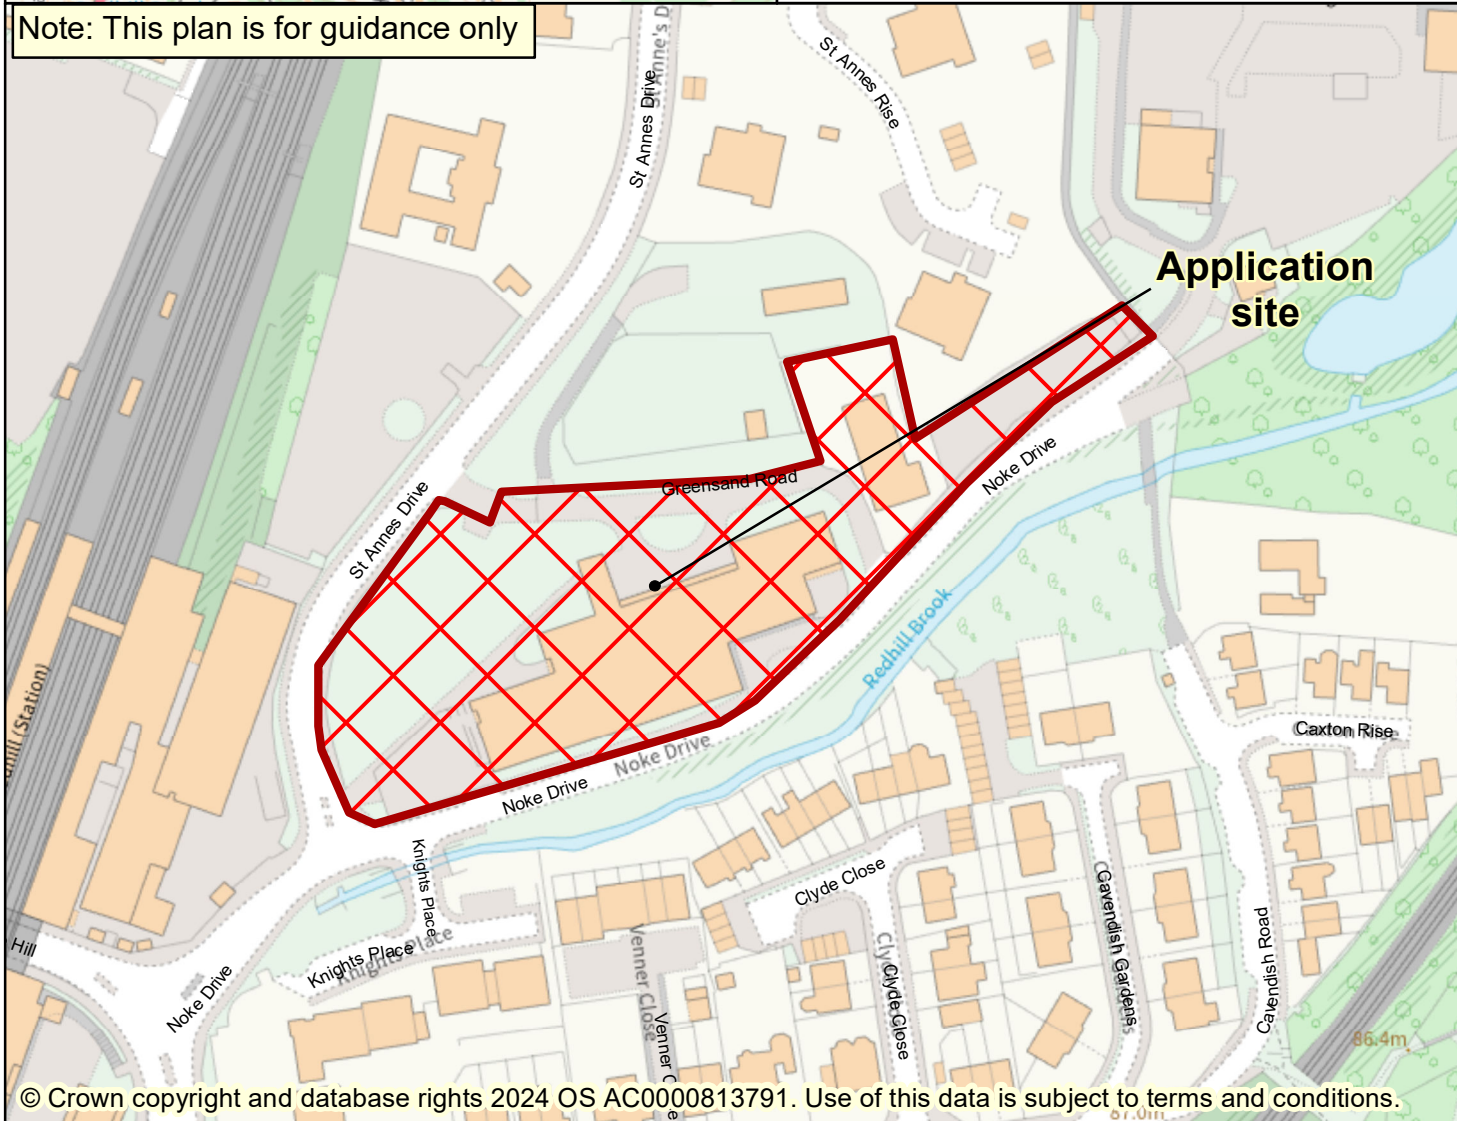

**Location: Site of Former Colebrook and Spectrum Noke Day Centres, Noke Drive, Redhill, Surrey RH1 1PT**

**Ref No: SCC\_Ref\_2023-0227**

**Proposal**

Demolition of existing buildings and outline application for the erection of part 1, 4, 5 and 6 storey building for extra care accommodation, comprising self-contained apartments, staff and communal facilities, and associated parking with access from St Annes Drive and Noke Drive. Appearance and landscaping reserved.

**Application ref:**

RE24/00028/CON

**Electoral divisions:**

Redhill East

Note: This plan is for guidance only

© Crown copyright and database rights 2024 OS AC0000813791. Use of this data is subject to terms and conditions.

	0	650	1,300 Metres	Scale: 1:1,860	
				Created: 02/07/2024	

8

This page is intentionally left blank