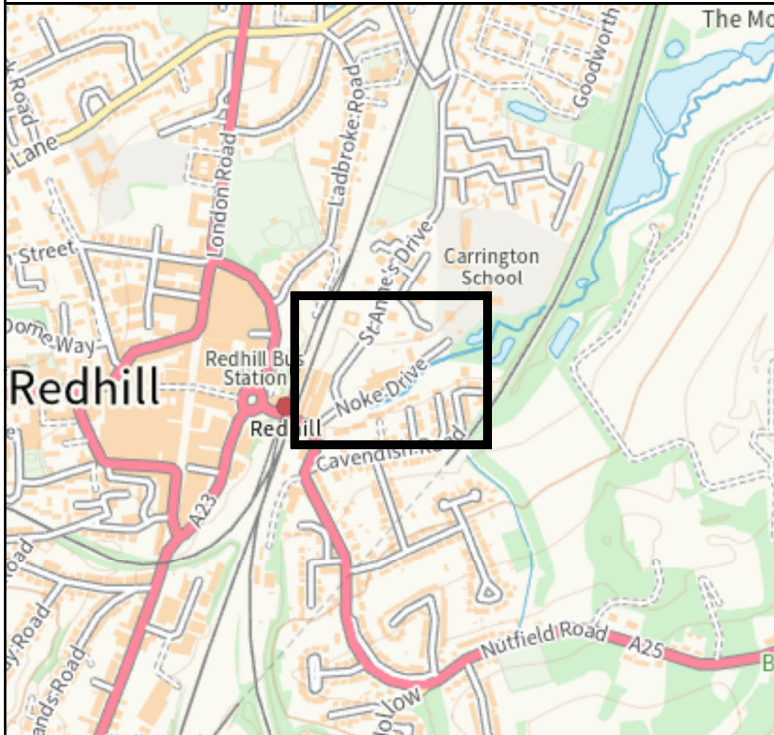

**Location: Site of Former Colebrook and Spectrum Noke Day Centres, Noke Drive, Redhill, Surrey RH1 1PT**

**Ref No: SCC\_Ref\_2023-0227**

**Proposal**

Demolition of existing buildings and outline application for the erection of part 1, 4, 5 and 6 storey building for extra care accommodation, comprising self-contained apartments, staff and communal facilities, and associated parking with access from St Annes Drive and Noke Drive. Appearance and landscaping reserved.

**Application ref:**

RE24/00028/CON

**Electoral divisions:**

Redhill East

Note: This plan is for guidance only

© Crown copyright and database rights 2024 OS AC0000813791. Use of this data is subject to terms and conditions.

	0	650	1,300 Metres	Scale: 1:1,860	
				Created: 02/07/2024	

8

This page is intentionally left blank